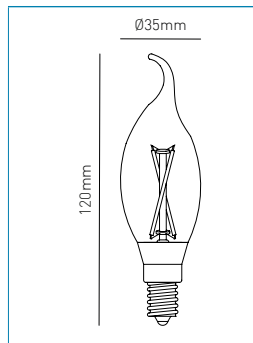

LED FILAMENT

6W E27 G95

LED FILAMENT

4W E27 G95

PRODUCT DATA

Product Code	INL-G95-LED-BC-TNT
Wattage	6W
Lumen	450
Lumen/W	75
Colour Temperature	2200K
EAN	5020024000935

Dimensions

PRODUCT DATA

Product Code	INL-G95-LED-BC-CLR
Wattage	6W
Lumen	500
Lumen/W	83
Colour Temperature	2200K
EAN	5020024000973

Dimensions

15 000 HOURS

450 LUMENS

DIMMABLE

A⁺

15 000 HOURS

500 LUMENS

Dimensions

PRODUCT DATA

Product Code	INL-C35L-LED-SES-CLR
Wattage	2W
Lumen	130
Lumen/W	65
Colour Temperature	2200K
EAN	5020024000904

Dimensions

15 000 HOURS

110 LUMENS

DIMMABLE

A⁺