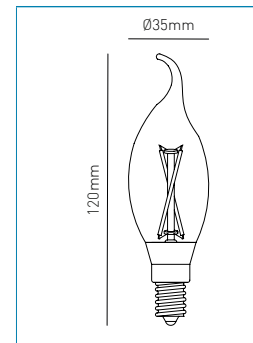

LED FILAMENT

6W E27 G95

LED FILAMENT

4W E27 G95

PRODUCT DATA

Product Code	INL-G95-LED-BC-TNT
Wattage	6W
Lumen	450
Lumen/W	75
Colour Temperature	2200K
EAN	5020024000935

Dimensions

PRODUCT DATA

Product Code	INL-G95-LED-BC-CLR
Wattage	6W
Lumen	500
Lumen/W	83
Colour Temperature	2200K
EAN	5020024000973

Dimensions

15 000 HOURS

450 LUMENS

DIMMABLE

A⁺

15 000 HOURS

500 LUMENS

Dimensions

PRODUCT DATA

Product Code	INL-C35L-LED-SES-CLR
Wattage	2W
Lumen	130
Lumen/W	65
Colour Temperature	2200K
EAN	5020024000904

Dimensions

15 000 HOURS

110 LUMENS

DIMMABLE

A⁺