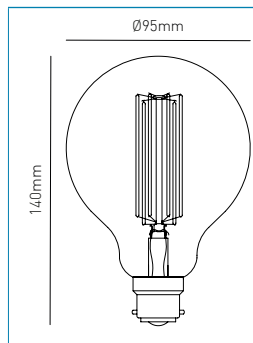

LED FILAMENT

6W E27 G95

LED FILAMENT

4W E27 G95

PRODUCT DATA

Product Code	INL-G95-LED-BC-TNT
Wattage	6W
Lumen	450
Lumen/W	75
Colour Temperature	2200K
EAN	5020024000935

Dimensions

PRODUCT DATA

Product Code	INL-G95-LED-BC-CLR
Wattage	6W
Lumen	500
Lumen/W	83
Colour Temperature	2200K
EAN	5020024000973

Dimensions

15 000 HOURS

450 LUMENS

DIMMABLE

A⁺

15 000 HOURS

500 LUMENS

Dimensions

PRODUCT DATA

Product Code	INL-C35L-LED-SES-CLR
Wattage	2W
Lumen	130
Lumen/W	65
Colour Temperature	2200K
EAN	5020024000904

Dimensions

15 000 HOURS

110 LUMENS

DIMMABLE

A⁺