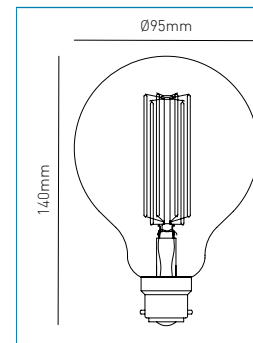

LED FILAMENT

6W E27 G95

LED FILAMENT

4W E27 G95

PRODUCT DATA

Product Code	INL-G95-LED-BC-TNT
Wattage	6W
Lumen	450
Lumen/W	75
Colour Temperature	2200K
EAN	5020024000935

Dimensions

PRODUCT DATA

Product Code	INL-G95-LED-BC-CLR
Wattage	6W
Lumen	500
Lumen/W	83
Colour Temperature	2200K
EAN	5020024000973

Dimensions

15 000 HOURS

450 LUMENS

DIMMABLE

A⁺

15 000 HOURS

500 LUMENS

Dimensions

PRODUCT DATA

Product Code	INL-C35L-LED-SES-CLR
Wattage	2W
Lumen	130
Lumen/W	65
Colour Temperature	2200K
EAN	5020024000904

Dimensions

15 000 HOURS

110 LUMENS

DIMMABLE

A⁺