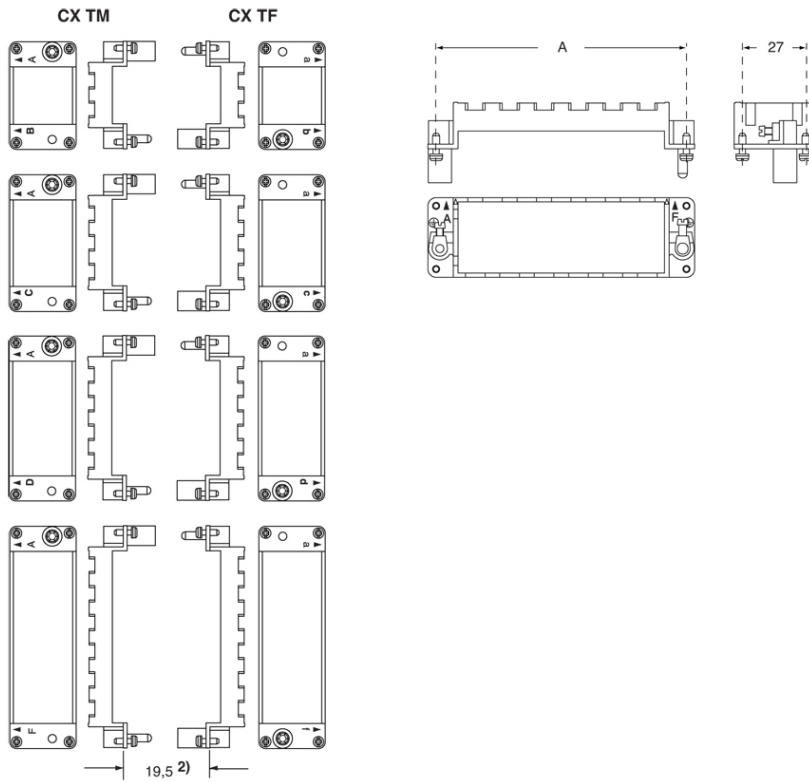

Part number

CX 04 TM

Brief description:

for 4 modular units and enclosures size 77.27, frame for hoods, for 4 modular units and enclosures size 77.27

Product description

Version	frames for modular units
Variant	for 4 modular units and enclosures size 77.27
Style	frame for hoods
Family	MIXO series, customizable inserts
Size	4 modules

Packaging Information

Packaging length	230,00 mm
Packaging height	110,00 mm
Packaging width	180,00 mm
Packaging weight	2,30 kg
Packaging volume	4,55 dm ³
Packaging description	Carton box
Packaging quantity	30 Pcs
Packaging EAN code	8015747041867
Sub-packaging length	87,00 mm
Sub-packaging height	36,00 mm
Sub-packaging width	180,00 mm
Sub-packaging weight	0,38 kg
Sub-packaging volume	0,56 dm ³
Sub-packaging description	Carton tray
Sub-packaging quantity	5 Pcs
Sub-packaging EAN barcode	8015747041874

Part number

CX 04 TM

Catalogue drawings

Notes

the modular inserts must be installed in suitable frames which in turn are installed in traditional housings or COB panel support