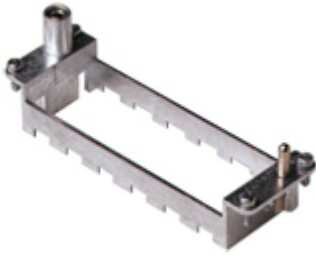

Part number

CX 04 TM

Brief description:

for 4 modular units and enclosures size 77.27, frame for hoods, for 4 modular units and enclosures size 77.27

Product description

Version	frames for modular units
Variant	for 4 modular units and enclosures size 77.27
Style	frame for hoods
Family	MIXO series, customizable inserts
Size	4 modules

Further technical details

UL 94 flammability rating	V-0
Weight	59,00 g

Approvals / Standards

Quality mark	 DNV-GL, EAC
Conformity	CQC, CE

General ordering information

EAN13 code	8015747041850
Tariff number	85369095

Packaging Information

Packaging length	230,00 mm
Packaging height	110,00 mm
Packaging width	180,00 mm
Packaging weight	2,30 kg
Packaging volume	4,55 dm ³
Packaging description	Carton box
Packaging quantity	30 Pcs
Packaging EAN code	8015747041867
Sub-packaging length	87,00 mm
Sub-packaging height	36,00 mm
Sub-packaging width	180,00 mm
Sub-packaging weight	0,38 kg
Sub-packaging volume	0,56 dm ³
Sub-packaging description	Carton tray
Sub-packaging quantity	5 Pcs
Sub-packaging EAN barcode	8015747041874

Part number

CX 04 TM

Catalogue drawings

Notes

the modular inserts must be installed in suitable frames which in turn are installed in traditional housings or COB panel support