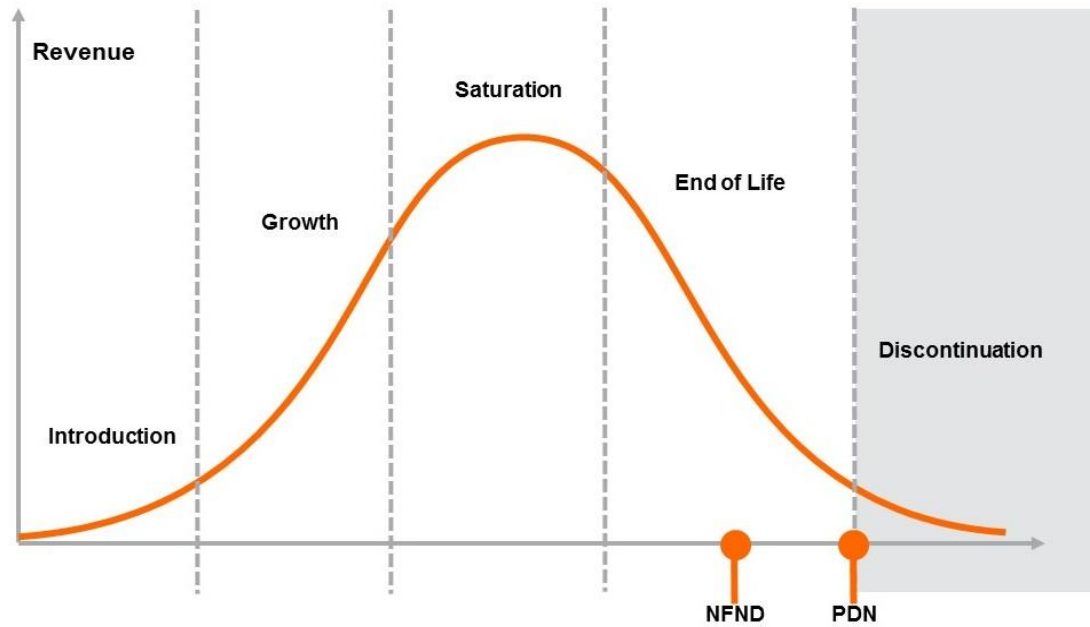

Light is OSRAM

Product Or Individual Q-Code Discontinuation (acc. JEDEC J-STD-048)  
OS-PDN-2019-052

15 July 2019

---

**Last order:** 15 January 2020  
**Last delivery:** 15 July 2020

---

Please direct your feedback to your local Sales office.