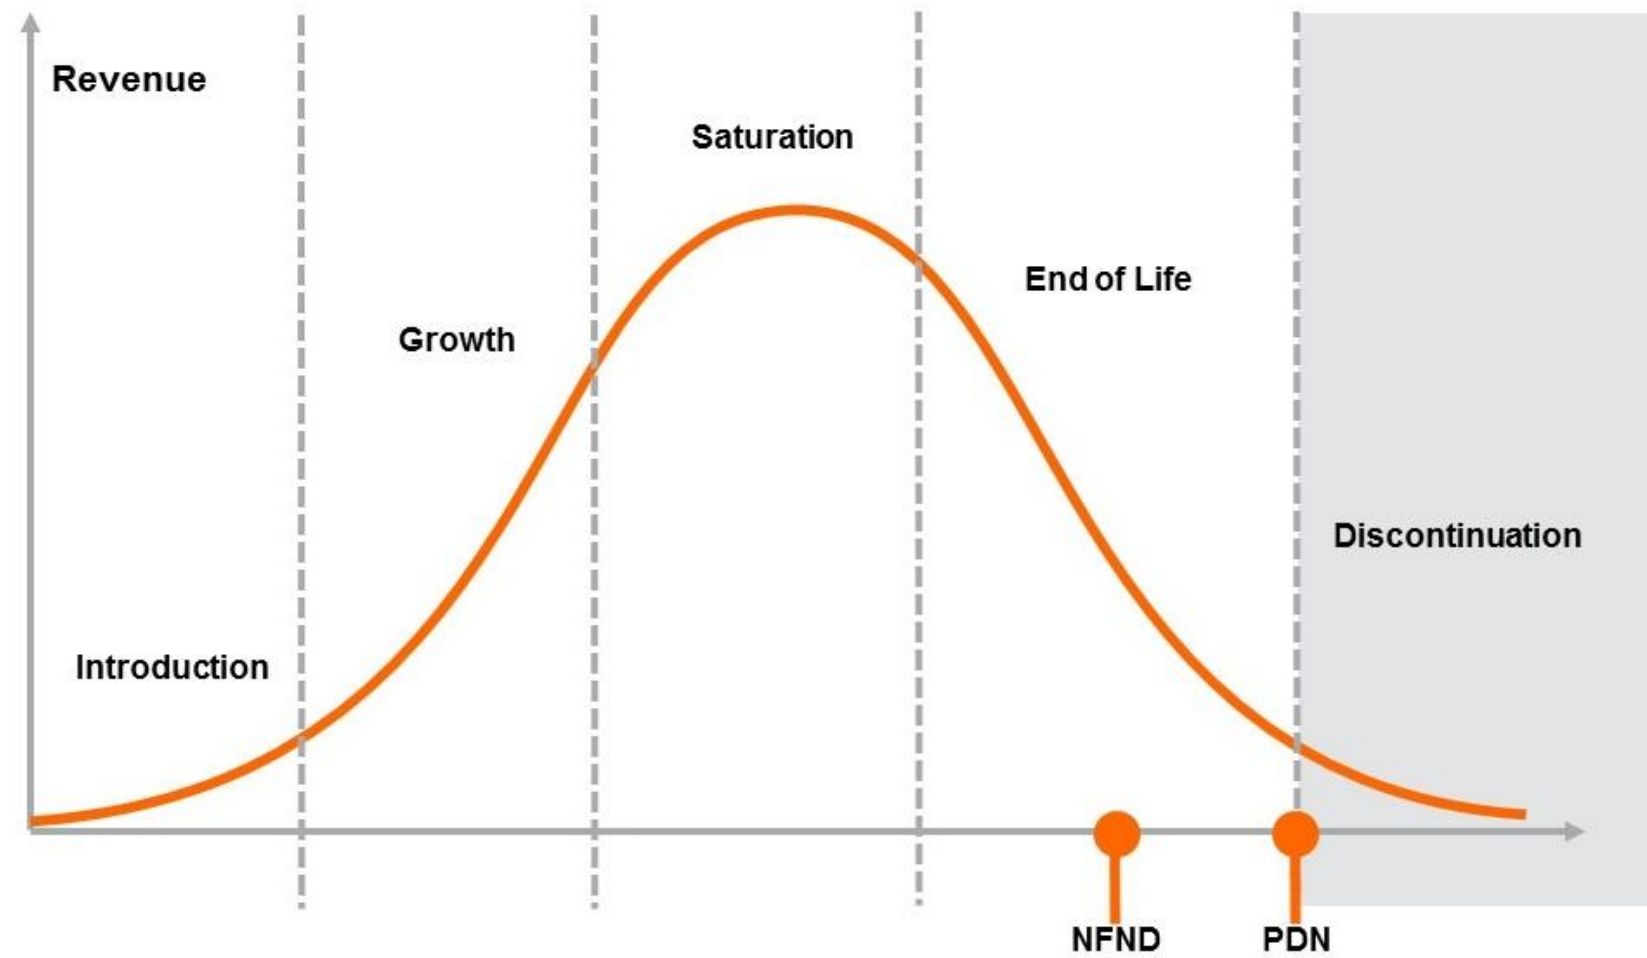

Light is OSRAM

Product Or Individual Q-Code Discontinuation (acc. JEDEC J-STD-048)
OS-PDN-2019-040

15 July 2019

Last order: 15 January 2020

Last delivery: 15 July 2020

Please direct your feedback to your local Sales office.