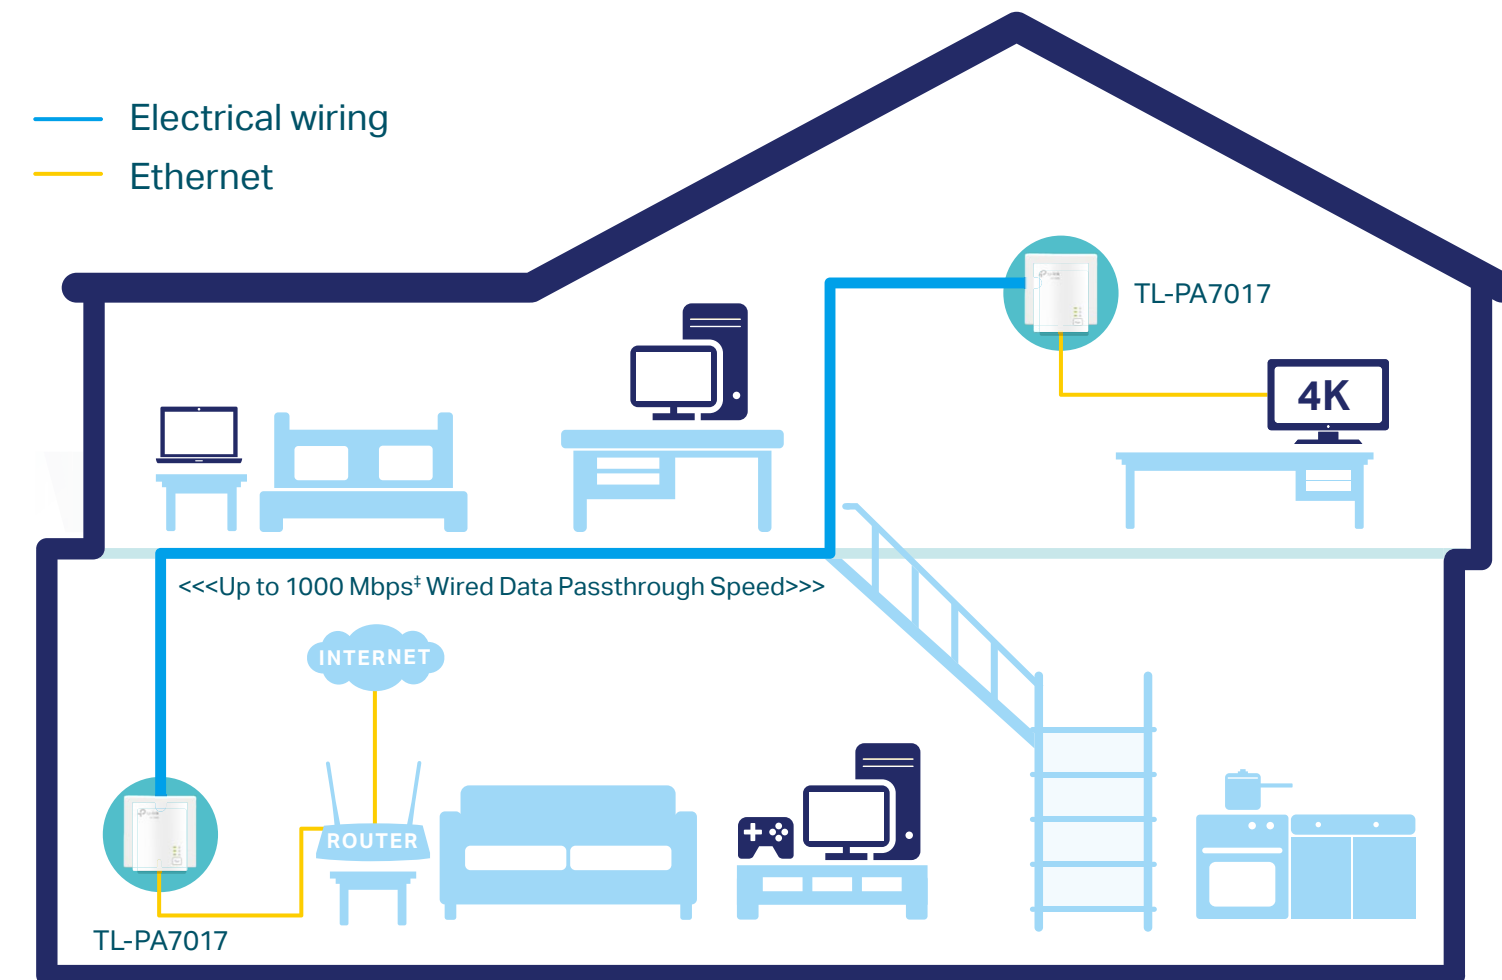

AV1000 Gigabit Powerline Starter Kit

Extend Reliable Gigabit Network Using Existing Electrical Wiring

TL-PA7017 KIT

HomePlug AV2
1000Mbps

Compact Design

Power Saving

Plug and Play

Gigabit Ethernet

Highlights

Get Reliable Gigabit Network from Any Outlet

The AV1000 Gigabit Powerline Starter Kit brings internet to any area with a power outlet using your home's electrical wiring.

- No need for new wires or drilling
- Network passes through walls and floors

Plug and Play

Powerline adapters and extenders must be deployed in a set of two or more, and be connected to the same electrical circuit.

Highlights

HomePlug AV2 Standard Compliant

The HomePlug AV2 standard creates high-speed data transfer rates of up to 1000Mbps[†] to support all your online activities.

Compact Design

The ultra-compact design allows the adapter to be plugged into socket without blocking other sockets.

Features

Speed

- Ultra-fast Powerline Speed – HomePlug AV2 standard compliant, high-speed data transfer rate of up to 1000Mbps, ideal for Ultra HD streaming and online gaming
- Gigabit Ethernet for Reliable Connections– One Gigabit Ethernet port provides reliable high-speed wired connections for game consoles, smart TVs, STB and more.