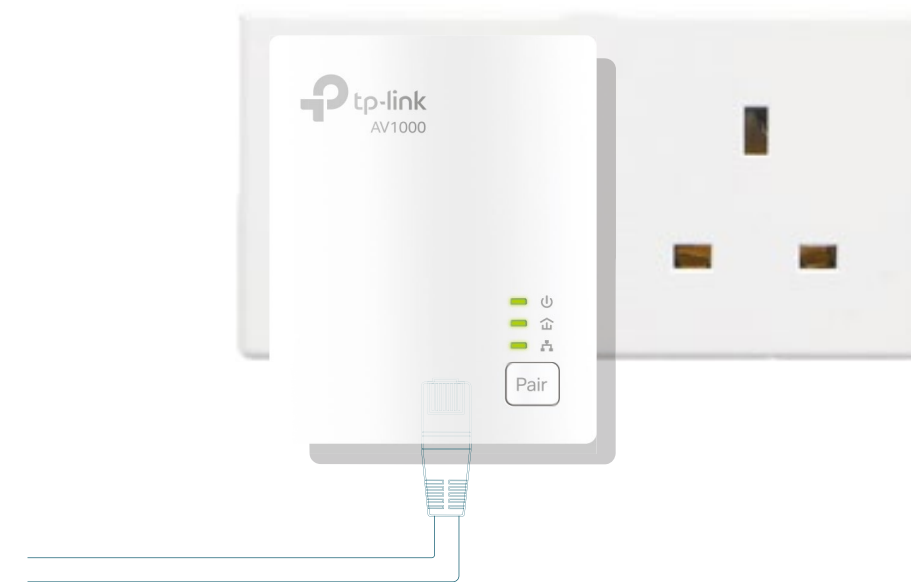

Highlights

Get Reliable Gigabit Network from Any Outlet

The AV1000 Gigabit Powerline Starter Kit brings internet to any area with a power outlet using your home's electrical wiring.

- No need for new wires or drilling
- Network passes through walls and floors

Plug and Play

Powerline adapters and extenders must be deployed in a set of two or more, and be connected to the same electrical circuit.

Highlights

HomePlug AV2 Standard Compliant

The HomePlug AV2 standard creates high-speed data transfer rates of up to 1000Mbps[†] to support all your online activities.

Compact Design

The ultra-compact design allows the adapter to be plugged into socket without blocking other sockets.

Features

Speed

- Ultra-fast Powerline Speed – HomePlug AV2 standard compliant, high-speed data transfer rate of up to 1000Mbps, ideal for Ultra HD streaming and online gaming
- Gigabit Ethernet for Reliable Connections– One Gigabit Ethernet port provides reliable high-speed wired connections for game consoles, smart TVs, STB and more.

Specifications

Hardware

- Plug Type: UK
- Standards and Protocols:
HomePlug AV2, HomePlug AV, IEEE 1901, IEEE 802.3, IEEE 802.3u, IEEE 802.3ab
- Power Consumption:
Maximum: 2.7W (220V/50Hz)
Typical: 2.3W (220V/50Hz)
Standby: 0.5W (220V/50Hz)
- Range:
Up to 300 meters/1000 feet over existing electrical wiring[†]
- Interface:
1 * Gigabit Ethernet Port
- Button:
Pair/Reset button
- LED Indicator:
Power, Powerline, Ethernet
- Dimensions (W x D x H):
2.0 x 1.1 x 2.6 in (52 x 28.5 x 65 mm)
- Compatibility:
Compatible with any powerline adapters /extenders and routers[†]