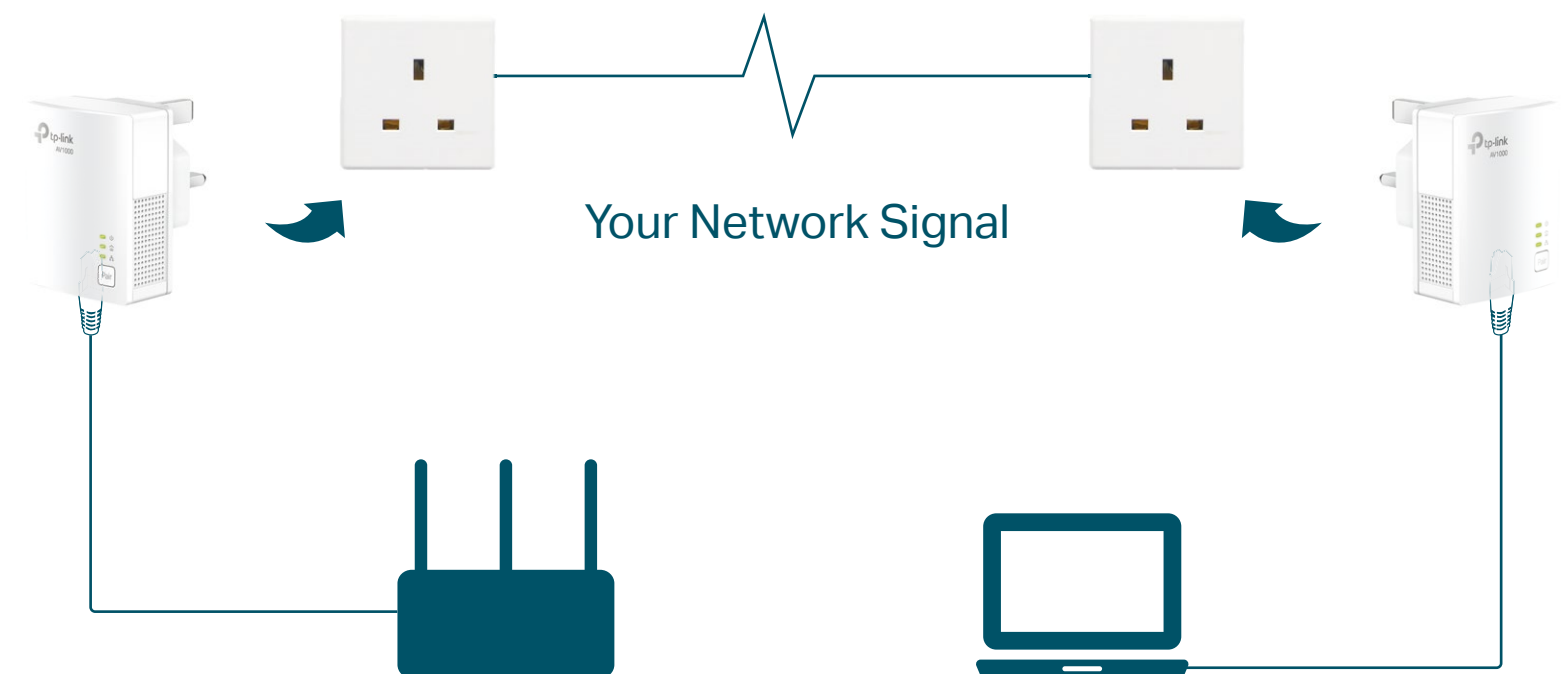

AV1000 Gigabit Powerline Starter Kit

Extend Reliable Gigabit Network Using Existing Electrical Wiring

TL-PA7017 KIT

HomePlug AV2
1000Mbps

Compact Design

Power Saving

Plug and Play

Gigabit Ethernet

Highlights

Get Reliable Gigabit Network from Any Outlet

The AV1000 Gigabit Powerline Starter Kit brings internet to any area with a power outlet using your home's electrical wiring.

- No need for new wires or drilling
- Network passes through walls and floors

Plug and Play

Powerline adapters and extenders must be deployed in a set of two or more, and be connected to the same electrical circuit.

Highlights

HomePlug AV2 Standard Compliant

The HomePlug AV2 standard creates high-speed data transfer rates of up to 1000Mbps[†] to support all your online activities.

Compact Design

The ultra-compact design allows the adapter to be plugged into socket without blocking other sockets.

Features

Speed

- Ultra-fast Powerline Speed – HomePlug AV2 standard compliant, high-speed data transfer rate of up to 1000Mbps, ideal for Ultra HD streaming and online gaming
- Gigabit Ethernet for Reliable Connections– One Gigabit Ethernet port provides reliable high-speed wired connections for game consoles, smart TVs, STB and more.