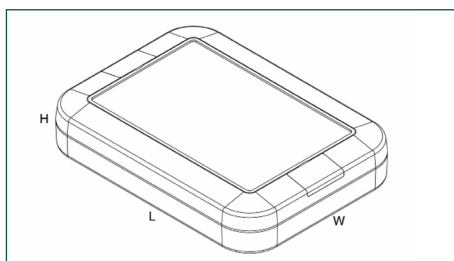

## Product overview

Beautifully designed low profile IP67 waterproof enclosures, ideal for tracking/monitoring in harsh environment

- IP67 rated, perfect for outdoor application
- White enclosures made from ASA UL94-HB plastic for high ultraviolet resistance
- Dark grey enclosures made from ABS UL94-V0 plastic for high flammability rating
- Wall mount holes behind hinged caps for superior aesthetic finish
- Mounting kit accessory for easy mounting to poles, pillars, posts and lamp posts
- 91 series has been designed to meet the requirements of IP67

SPECIFICATION	
Material:	Dark grey White grey
	Base and lid ABS UL94-V0 Base and lid ASA UL94-HB
Operating temperature	ABS, -10°C to +50°C ASA, -30°C to +60°C
Standard colours	Dark grey or white grey
Standard unit includes	Lid and base, gasket and fixing screws
Protection class	91 series has been designed to meet the requirements of IP67