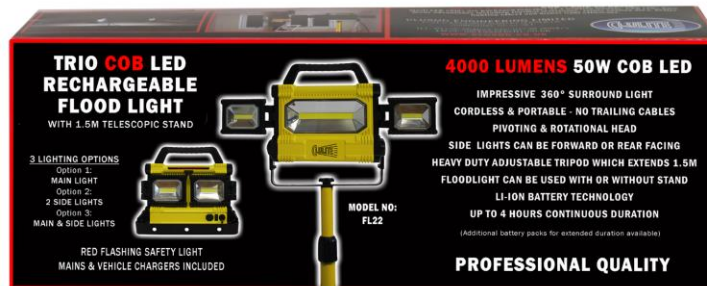

## (FL22) Trio COB LED Flood Light With Tripod

PRODUCT CODE	DESCRIPTION
FL22	Trio COB LED Flood Light With Tripod

### Features:-

- Light Source: 30w + 20w COB LED
- 4000 Lumens (2700 + 1300) – surround light
- Uses rechargeable Li-ion batteries
- 1.5 metre heavy duty tripod included
- High & low brightness settings
- 2 hours duration on high beam & 4 hours on low
- Red flashing safety light
- Completely portable – no trailing cables
- Can be used on the tripod or stand alone
- Pivoting & rotational head for directional control
- Comes complete Trio flood light, tripod, mains & vehicle chargers

### SUPPLIED WITH:

30w +20w Trio Flood Light  
1.5m Tripod  
Mains & Vehicle Chargers

1 year full guarantee  
Manufacturer's full service support