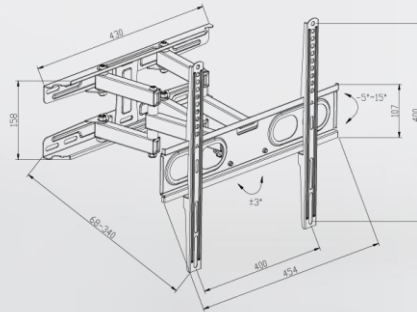

## Large Screen Mounts Up to 65" / 400x400 Vesa

### Model 404DA3 Slim 3 Arm Full Motion Wall Bracket

- Low profile, 68mm deep
- Extends up to 340mm
- Tilts  $-5^{\circ}$  –  $+15^{\circ}$
- Swivels  $\pm 45^{\circ}$
- Soft touch horizontal adjust  $\pm 3^{\circ}$
- Screen Sizes 26" up to 65"
- Ideal for stud walls
- All wall fixings in the box
- Easy to install
- Carton Quantity - 4

Fits Vesa	400x400	Max Weight 30kgs
-----------	---------	------------------