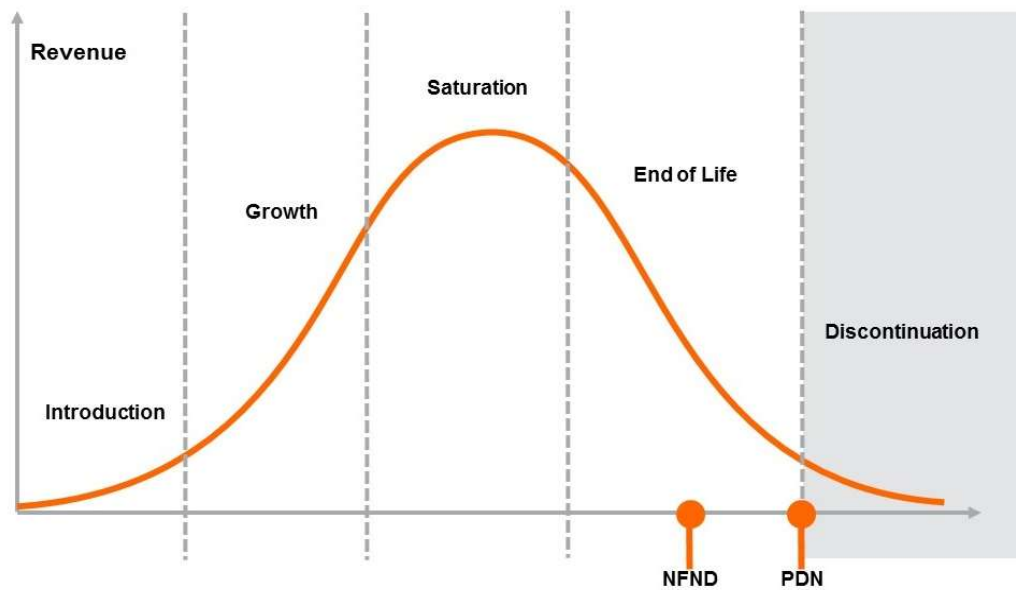

Light is OSRAM

Product Or Individual Q-Code Discontinuation (acc. JEDEC J-STD-048) OS-PDN-2019-040

17-Sept-2019

Last order: 15 January 2020

Last delivery: 15 July 2020

Please direct your feedback to your local Sales office.