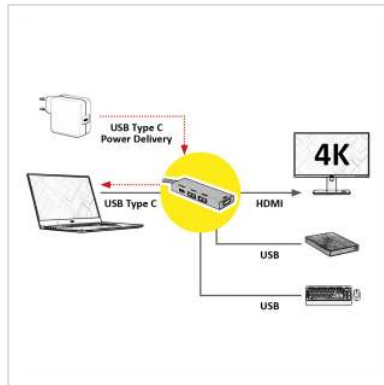

ROLINE GOLD USB Type C Docking Station, 4K HDMI, 2x USB 3.2 Gen 1 ports, 1x USB Type C PD (Power Delivery)

Product No.	12.02.1119
Manufacturer	ROLINE
Manufacturer No.	12.02.1119
EAN (single piece)	7630049616400

roline[®]
Designed for Professionals

The docking station is supplied for Macbooks, Ultrabooks or Notebooks/Laptops and provides a quick and easy connection to the workplace peripherals that you use every day, including one HDMI connector, that allows you a maximum resolution of up to 3840x2160 @30Hz!

- Golden aluminium case
- Narrow, flat design
- Black golden nylon braid around the cable
- Golden shield plates and contacts for reliable signal transmission

Connection to the mobile device:

- 1x USB 3.1 / USB 3.2 Gen 2 Type C

Connections for peripheral devices:

- 1x HDMI video output: mirror or expand your screen to a TV, monitor or projector
- 2x USB 3.0 / USB 3.2 Gen 1 Type A ports (data transfer rate up to 5Gbit/s), to connect e.g. keyboard / mouse, USB HDD / SSD, etc.
- 1x USB Type C PD (Power Delivery)