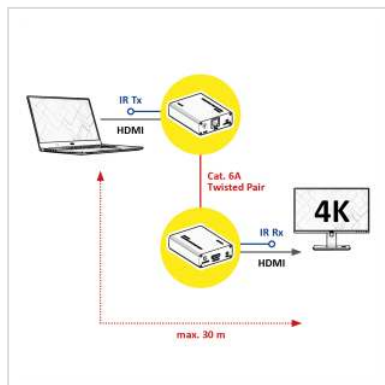

ROLINE Audio/Video System, HDMI, via Cat.6A, 4K@60Hz, 30m/45m

Product No. 14.01.3417
Manufacturer ROLINE
Manufacturer No. 14.01.3417

roline
Designed for Professionals

2160p
UHD-1

4K

3D
capable

The ROLINE HDMI A/V system transmits an HDMI signal from a source device like a DVD player, a PC/laptop or a console via Cat.6A cable to a display device like a TV, monitor or beamer/projector - with a resolution of up to 3840x2160 @60Hz (max. 30m) or 1920x1080 @60Hz (max. 45m)!

Audio / video transmission is via HDMI and CAT. 6a cable. Up to 4k (3840x2160) @60Hz at a distance of up to 30m can be achieved. At longer distances of up to 45m the resolution is reduced to Full HD (1920x1080) @60Hz.

- Transmits HDMI signals from source devices such as DVD players, PCs/laptops or consoles to a TV, monitor or beamer/projector.
- Resolution: 4k (3840x2160) @60Hz at up to 30m; Full HD (1920x1080) @60Hz at up to 45m
- HDCP compatible
- Supports 3D video transmission
- Black metal housing

Technical specifications

Manufacturer ROLINE

Product group Splitters and selectors

Product type	HDMI Extender
Colour	black
Scope of delivery	transmitter, receiver, 2 power supplies, manual
Interface	HDMI
Max. distance	45 m
Video input	HDMI
Video output	HDMI
Max. resolution	2160p
Max. resolution	3840 x 2160 @60Hz (4K, UHD-1)
Dimensions (HxWxD)	92 x 23 x 63 mm
Power supply unit	Wallmount socket
Power supply output	12VDC, 2A
Technical particularity	VGA / HDMI signal over WLAN or LAN