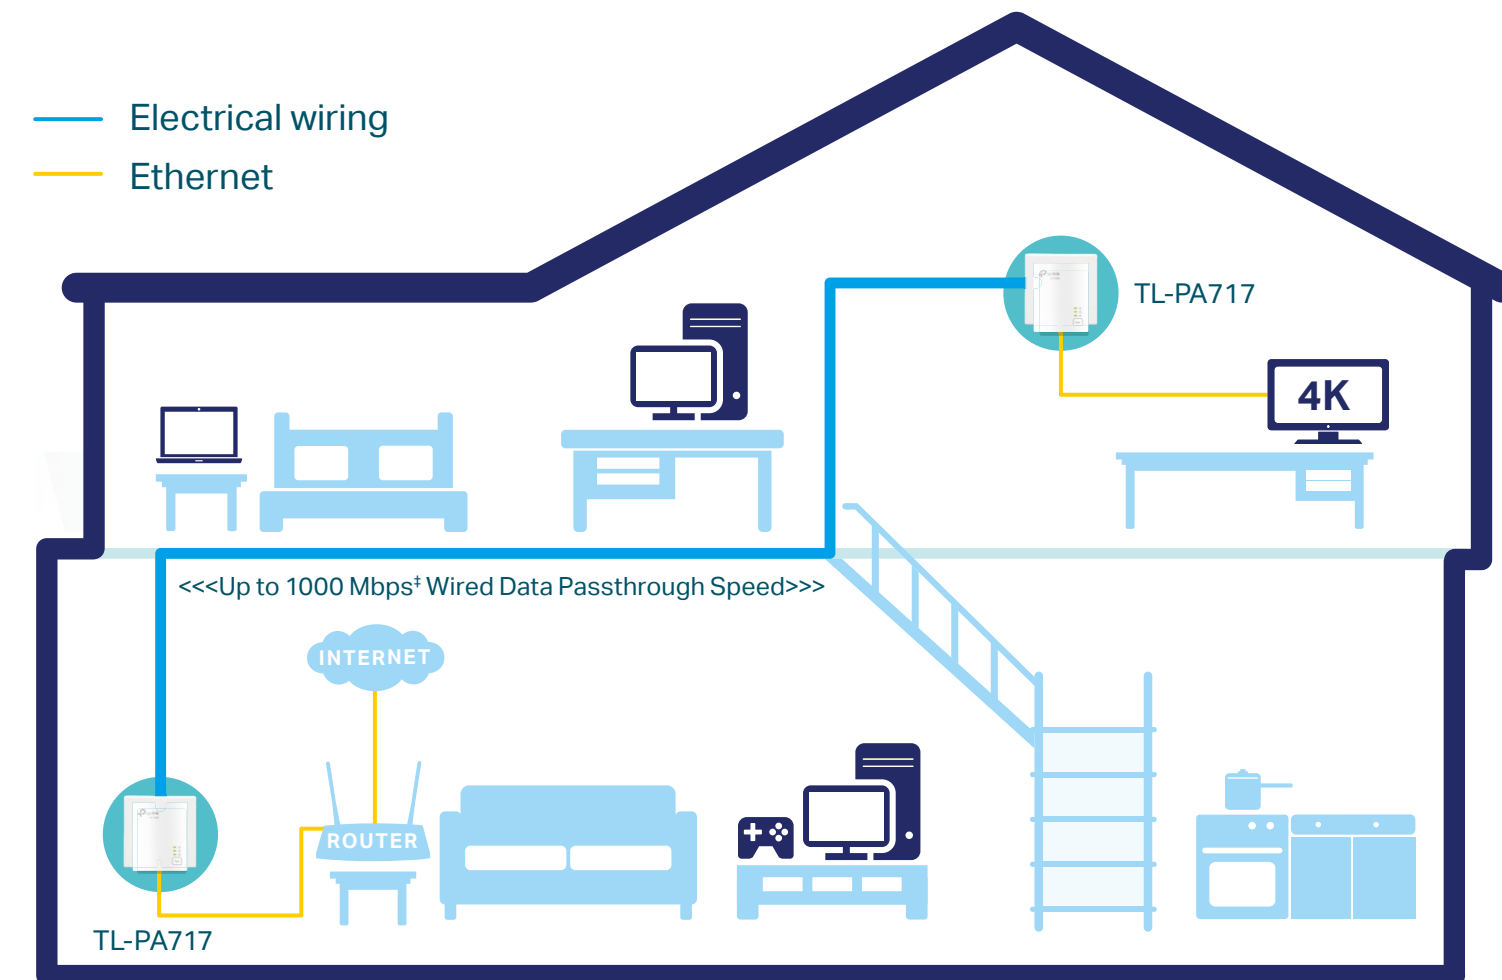

AV1000 Gigabit Powerline Starter Kit

Extend Reliable Gigabit Network Using Existing Electrical Wiring

TL-PA717 KIT

HomePlug AV2
1000Mbps

Compact Design

Power Saving

Plug and Play

Gigabit Ethernet

Highlights

Get Reliable Gigabit Network from Any Outlet

The AV1000 Gigabit Powerline Starter Kit brings internet to any area with a power outlet using your home's electrical wiring.

- No need for new wires or drilling
- Network passes through walls and floors

Plug and Play

Powerline adapters and extenders must be deployed in a set of two or more, and be connected to the same electrical circuit.

Highlights

HomePlug AV2 Standard Compliant

The HomePlug AV2 standard creates high-speed data transfer rates of up to 1000Mbps[†] to support all your online activities.

Compact Design

The ultra-compact design allows the adapter to be plugged into socket without blocking other sockets.

Features

Speed

- Ultra-fast Powerline Speed – HomePlug AV2 standard compliant, high-speed data transfer rate of up to 1000Mbps, ideal for Ultra HD streaming and online gaming
- Gigabit Ethernet for Reliable Connections– One Gigabit Ethernet port provides reliable high-speed wired connections for game consoles, smart TVs, STB and more.