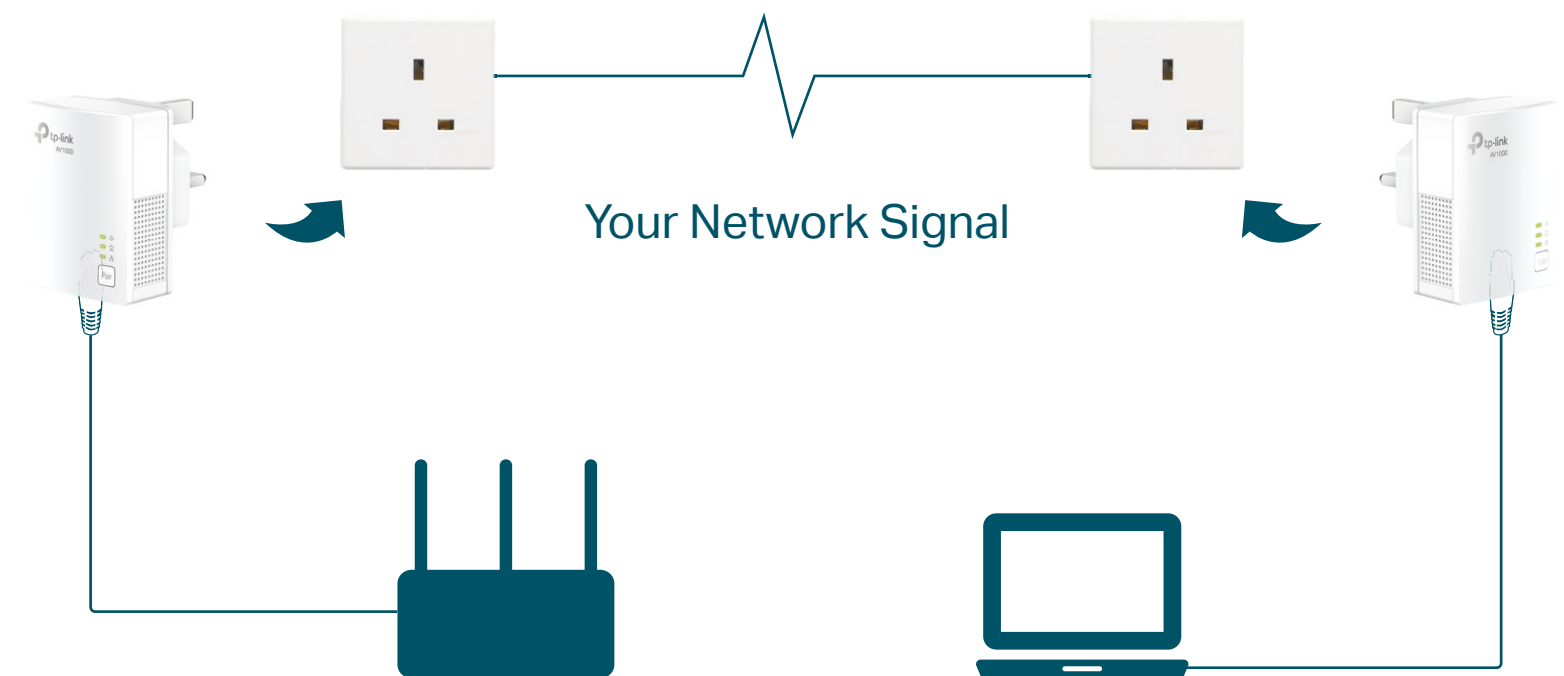

AV1000 Gigabit Powerline Starter Kit

Extend Reliable Gigabit Network Using Existing Electrical Wiring

TL-PA717 KIT

HomePlug AV2
1000Mbps

Compact Design

Power Saving

Plug and Play

Gigabit Ethernet

Highlights

Get Reliable Gigabit Network from Any Outlet

The AV1000 Gigabit Powerline Starter Kit brings internet to any area with a power outlet using your home's electrical wiring.

- No need for new wires or drilling
- Network passes through walls and floors

Plug and Play

Powerline adapters and extenders must be deployed in a set of two or more, and be connected to the same electrical circuit.

Highlights

HomePlug AV2 Standard Compliant

The HomePlug AV2 standard creates high-speed data transfer rates of up to 1000Mbps[†] to support all your online activities.

Compact Design

The ultra-compact design allows the adapter to be plugged into socket without blocking other sockets.

Features

Speed

- Ultra-fast Powerline Speed – HomePlug AV2 standard compliant, high-speed data transfer rate of up to 1000Mbps, ideal for Ultra HD streaming and online gaming
- Gigabit Ethernet for Reliable Connections– One Gigabit Ethernet port provides reliable high-speed wired connections for game consoles, smart TVs, STB and more.