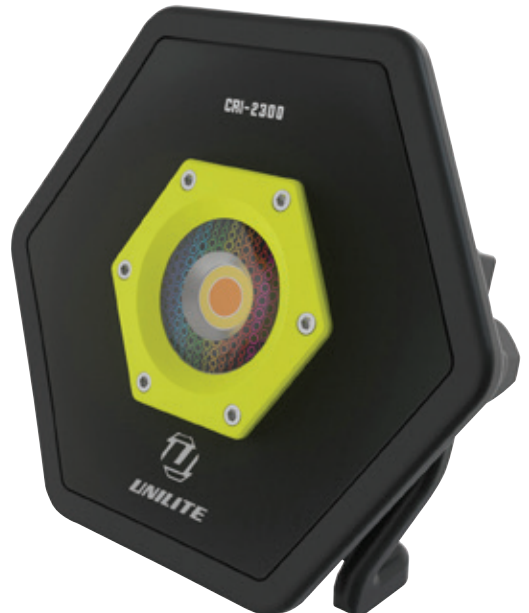

REAR CONTROL PANEL

HIGH CRI MULTIPLE COLOURS

2300
LUMEN

2-8H
RUNTIME

58M
RANGE

IP65
IP RATING

NEW CRI-2300 - RECHARGEABLE HIGH CRI INDUSTRIAL SITE LIGHT

- Super bright 2300 Lumen White COB LED
- High CRI 96+ 5 coloured COB LED
- CCT range: 2700K / 3500K / 4500K / 5500K / 6500K
- Dual power - rechargeable & mains
- Super tough aluminium structure
- Built in aluminium heat sink
- 180° adjustable stand/handle
- IP65 dust & water resistance
- IK07 shock resistance
- Multi-country mains charger included
- 3½ hour charge time

BATTERY 11.1v 4400mAh Li-Ion Rechargeable Battery

WEIGHT 1150g (without cable)

DIMENSION 74 x 224 x 199mm

REAR CONTROL PANEL

5M POWER/CHARGE CABLE