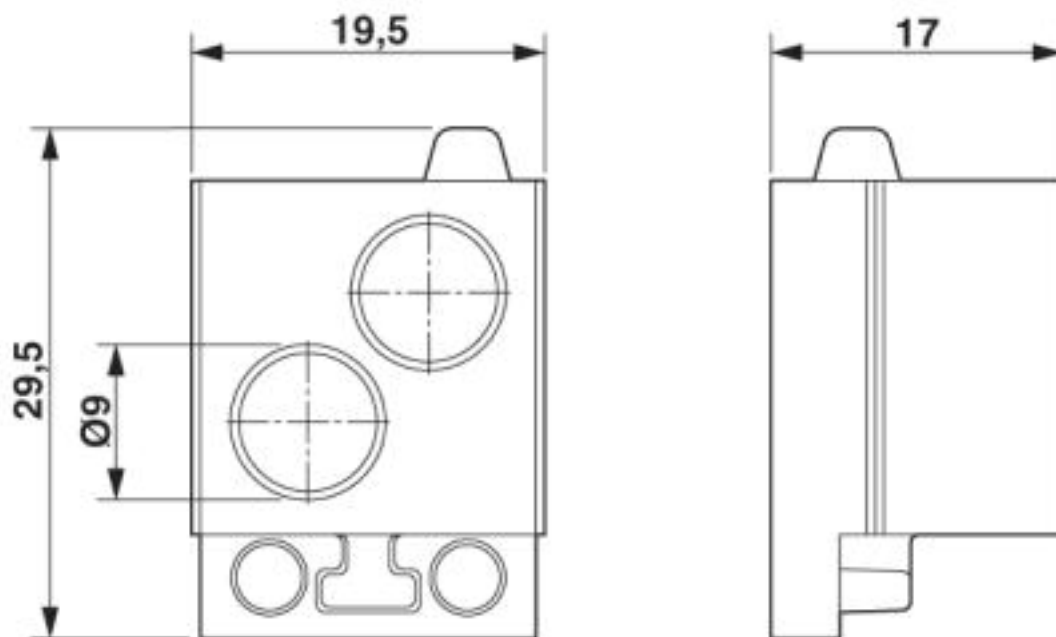

Cable sleeve - CES-STPG-GY-2X9 - 1410440

Technical data

General

Flammability rating according to UL 94	V0
Color	gray

Standards and Regulations

Connection in acc. with standard	CUL
Flammability rating according to UL 94	V0

Environmental Product Compliance

China RoHS	Environmentally friendly use period: unlimited = EFUP-e
	No hazardous substances above threshold values

Drawings

Dimensional drawing

Dimensional drawing

Classifications

eCl@ss

eCl@ss 10.0.1	27144425
eCl@ss 4.0	27081000
eCl@ss 4.1	27081000
eCl@ss 5.0	27081000
eCl@ss 5.1	27081000
eCl@ss 6.0	27081000