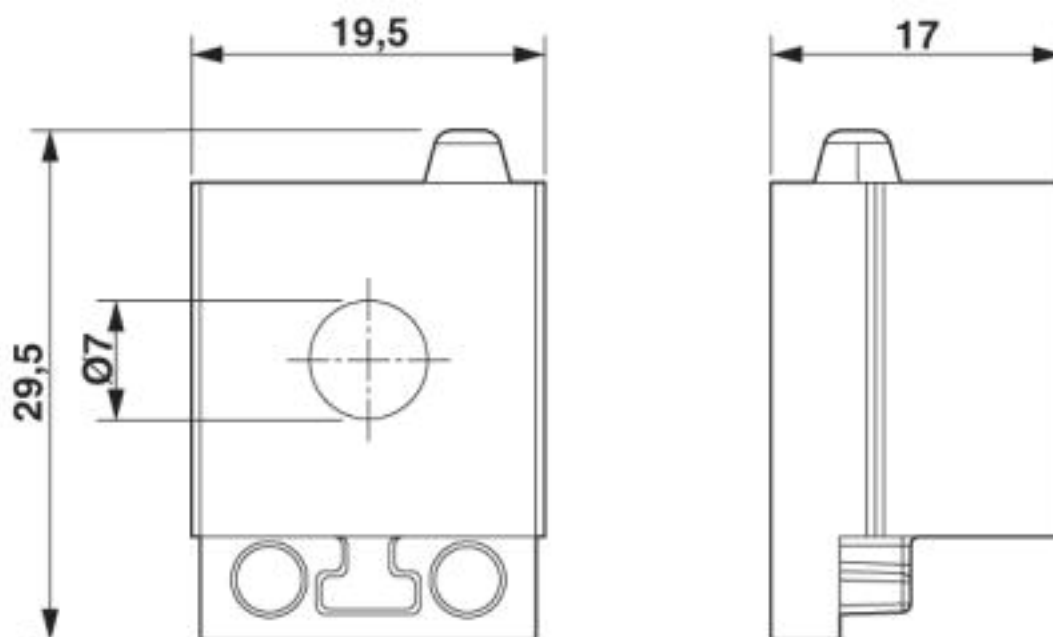

Cable sleeve - CES-STPG-GY-7 - 0801677

Technical data

General

Flammability rating according to UL 94	V0
Color	gray

Standards and Regulations

Connection in acc. with standard	CUL
Flammability rating according to UL 94	V0

Environmental Product Compliance

China RoHS	Environmentally friendly use period: unlimited = EFUP-e
	No hazardous substances above threshold values

Drawings

Dimensional drawing

Dimensional drawing

Classifications

eCl@ss

eCl@ss 10.0.1	27144425
eCl@ss 4.0	27081000
eCl@ss 4.1	27081000
eCl@ss 5.0	27081000
eCl@ss 5.1	27081000
eCl@ss 6.0	27081000