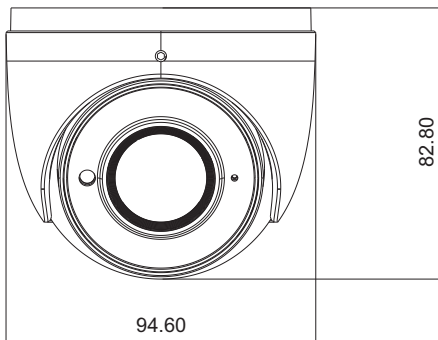

DIAGRAM:

SPECIFICATION	EYEVIP4K-FW / EYEVIP4K-FG
CAMERA	
Image Sensor	1 / 2.5 "CMOS
Image Size	3840 × 2160
Electronic Shutter	1 / 25 s ~ 1 / 100000 s
Iris Type	Fixed Iris
Min. Illumination	0.024 lux @F1.2, AGC ON; 0 lux with IR 0.068 lux @F2.0, AGC ON; 0 lux with IR
Lens	3.6 mm @F1.6, horizontal field of view : 87.7°
Lens Mount	M12
Day & Night	ICR
Wide Dynamic Range	Digital WDR
BLC	Yes
HLC	Yes
Digital NR	2D / 3D DNR
Angle Adjustment	Pan: 0°~360°, Tilt: 0°~75°, Rotation: 0°~360°
IMAGE	
Video Compression	H.265 MP; H.264 BP / MP / HP; MJPEG
Resolution	8MP (3840×2160), 2K (2560×1440), 3MP (2304×1296), 1080P (1920×1080), 720P (1280×720), D1, CIF, 480×240
Main Stream	60Hz : 8MP (1 ~ 15fps) / 2K (1 ~ 30fps) / (1 ~ 30fps) / 1080P (1 ~ 30fps) / 720P (1 ~ 30fps) 50Hz : 8MP (1 ~ 15fps) / 2K (1 ~ 25fps) / 3MP(1 ~ 25fps) / 1080P (1 ~ 25fps) / 720P (1 ~ 25fps)
Bit Rate	128 Kbps ~ 16 Mbps
Bit Rate Type	VBR / CBR
Quality	Five levels under VBR; Freely adjustable under CBR
Image Settings	ROI, Saturation, Brightness, Chroma, Contrast, Wide Dynamic, Sharpen, NR, etc. adjustable through client software or web browser
Audio Compression	G711A / U
ROI	Each ROI to be configured separately
INTERFACES	
Network	RJ45 × 1, 10M / 100M self-adaption
FUNCTIONS	
Remote Monitoring	Web browsing, CMS remote control
Online Connection	Support simultaneous monitoring for up to 10 users; Support multi-stream real time transmission
Network Protocol	TCP / IP, UDP, DHCP, NTP, RTSP, PPPoE, DDNS, SMTP, FTP
Interface Protocol	ONVIF, GB-T/28181-2011
Storage	Network remote storage
Smart Alarm	Motion alarm
PoE	Yes
IR Distance	20 ~ 30 m
Ingress Protection	IP67
OTHERS	
Power Supply	DC12V / PoE
Power Consumption	< 6W
Operating Environment	-30°C ~ +60°C; Humidity: less than 95 % (non-condensing)
Dimensions (mm)	Φ94.6 × 82.8
Weight (net)	0.45KG
Installation	Ceiling mounting (Wall mounting available with the junction box and bracket)