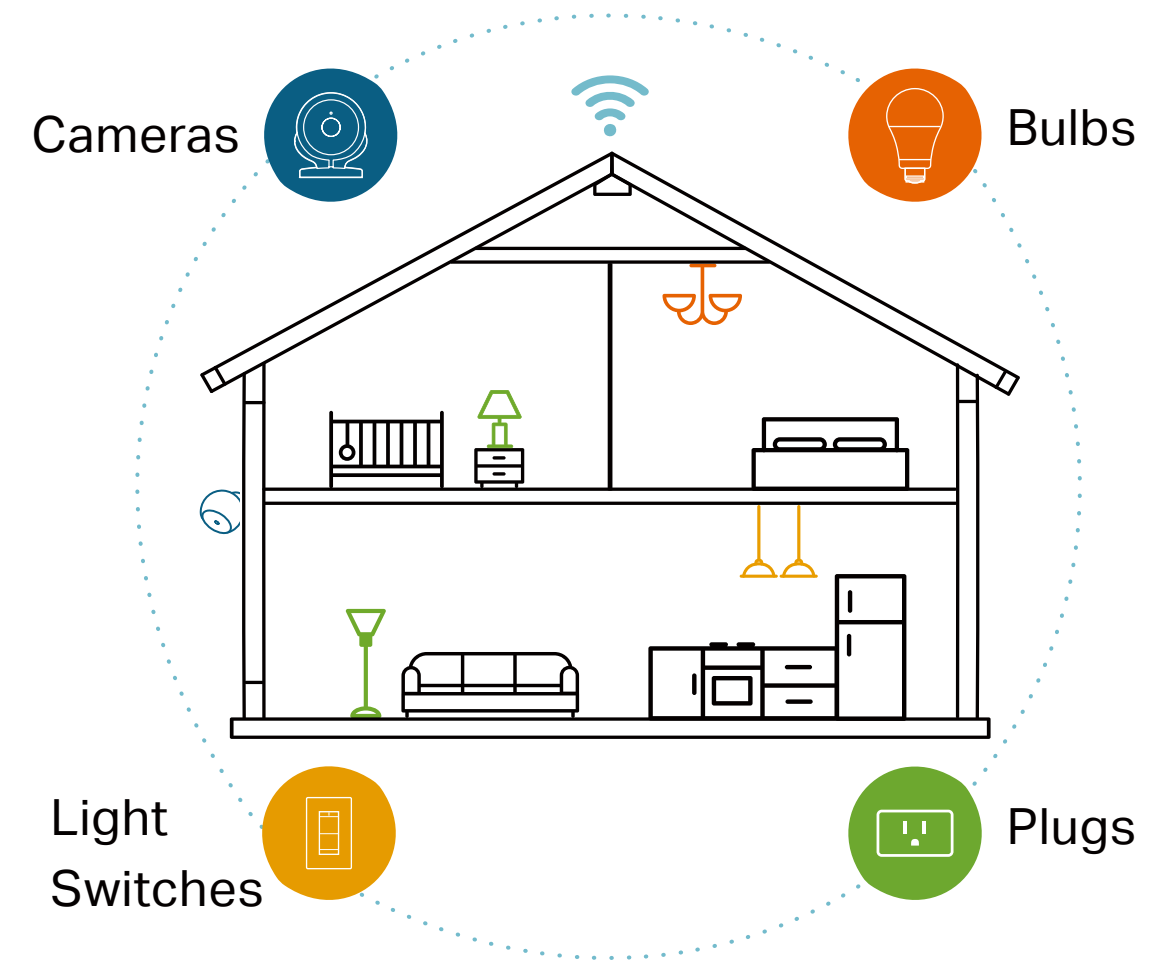

## Energy Monitoring

Track the real-time energy consumption using the Kasa Smart app.

## Device Grouping

Use Grouping to combine your smart bulb with other Kasa Smart devices for seamless control with a single tap of your smartphone.

## Your Home. One App.

With the Kasa Smart app, you can easily access and control smart plugs, cameras, light switches, bulbs and more. Checking in on your home is only a few taps away.

Learn more at [tp-link.com/smarthome](https://tp-link.com/smarthome)

## Ease of Use

- No Hub Required – Connect to your existing Wi-Fi router with no extra hub required
- Easy Setup – Download the Kasa Smart app and follow the setup instructions for your bulb
- Remote Control – Control your smart bulbs from anywhere with the free Kasa Smart app
- Scheduling – Set schedules to turn on/off the smart bulbs at any chosen time for your convenience
- Multi-scene – Save your light settings as different scenes to enjoy instant access to them