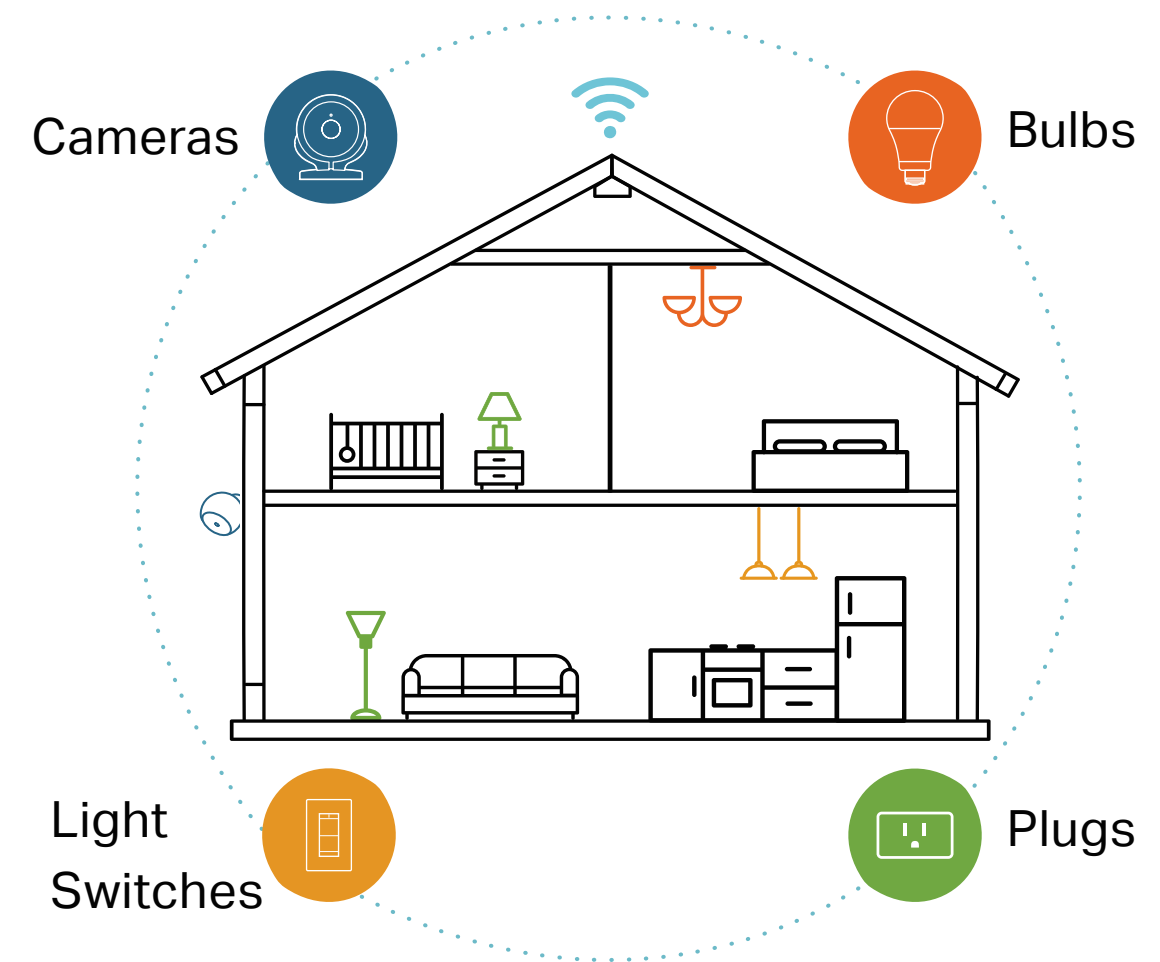

*The Alexa and Google Assistant are not available in all languages and countries.

Energy Efficiency

Consumes 80% less power than an incandescent bulb. Set schedules and monitor energy consumption through the Kasa Smart app for even more efficiency.

Highlights

Device Grouping

Use Grouping to combine your smart bulb with other Kasa Smart devices for seamless control with a single tap of your smartphone.

Your Home. One App.

With the Kasa Smart app, you can easily access and control smart plugs, cameras, light switches, bulbs and more. Checking in on your home is only a few taps away.

Learn more at tp-link.com/smarthome

Features

Ease of Use

- No Hub Required – Connect to your existing Wi-Fi router with no extra hub required
- Easy Setup – Download the Kasa Smart app and follow the setup instructions for your bulb
- Remote Control – Control your smart bulbs from anywhere with the free Kasa Smart app
- Scheduling – Set schedules to turn on/off the smart bulbs at any chosen time for your convenience
- Multi-scene – Save your light settings as different scenes to enjoy instant access to them

Compatibility

- Works with Voice Assistants – Control smart bulbs using the leading voice assistants such as Alexa, Google Assistant
- Compatible with Android, iOS – The free Kasa Smart app lets you run smart bulbs from any Android (5.0 or higher) or iOS (iOS 10 or higher) devices