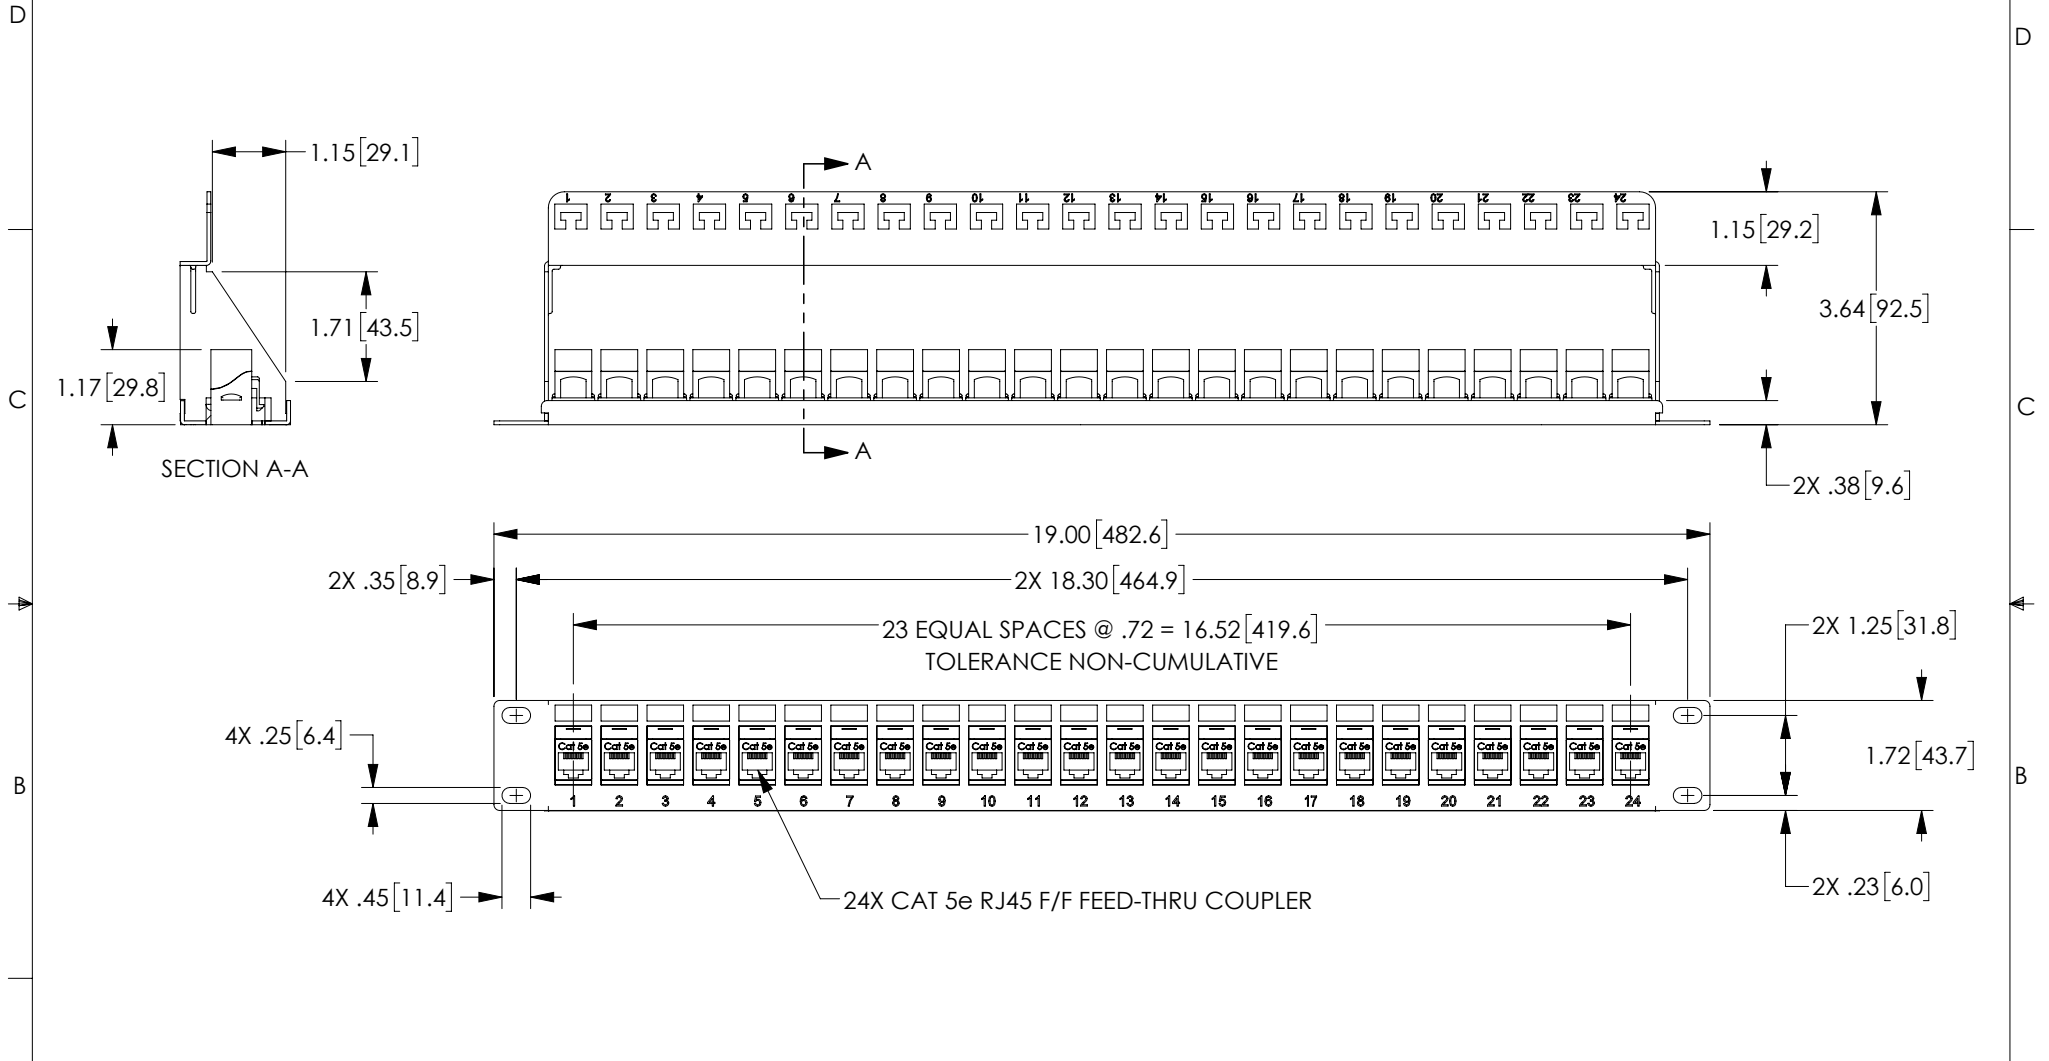

- NOTES:
1. DIMENSIONS FOR REFERENCE ONLY.
 2. MATERIAL: .06 THICK COLD ROLLED STEEL.
 3. PANEL FINISH: FLAT BLACK POWDER COAT.
 4. SILKSCREEN COLOR: WHITE.
 5. PANEL ASSEMBLY SHALL BE PACKAGED IN ACCORDANCE WITH L-COM SPECIFICATION PS-0014.

UNLESS OTHERWISE SPECIFIED, DIMENSIONS ARE IN INCHES [mm] OVERALL CABLE LENGTH TOLERANCE: ≤12 [305] = +1 [25] / -0 >12 [305] ≤60 [1524] = +2 [51] / -0 >60 [1524] ≤120 [3048] = +4 [102] / -0 >120 [3048] ≤300 [7620] = +6 [152] / -0 >300 [7620] = +5% / -0% ALL OTHER DIMENSIONAL TOLERANCES: .X = ± .2 [5.08] .XX = ± .02 [5.1] .XXX = ±.005 [1.3]	APPROVALS DRAWN BY DZINN	DATE 03/29/2019	50 HIGH STREET NORTH ANDOVER, MA 01845
	CHECKED BY DFRISIELLO APPROVED BY MMARTINEZ	DATE 03/29/2019	
PROJECTION 	CONFIGURATION DETAILS OF UNDIMENSIONED FEATURES MAY VARY	PRODUCT DESCRIPTION PNL, 1U RACK w/24 C5E CPLR+CM	SCALE: NONE CAD FILE: PR175-C5E-24-CM.SLDDRW SHEET 1 OF 1
COLOR VARIATIONS MAY OCCUR	SIZE A	FSCM NO. 43321	DWG. NO. PR175-C5E-24-CM REV. A