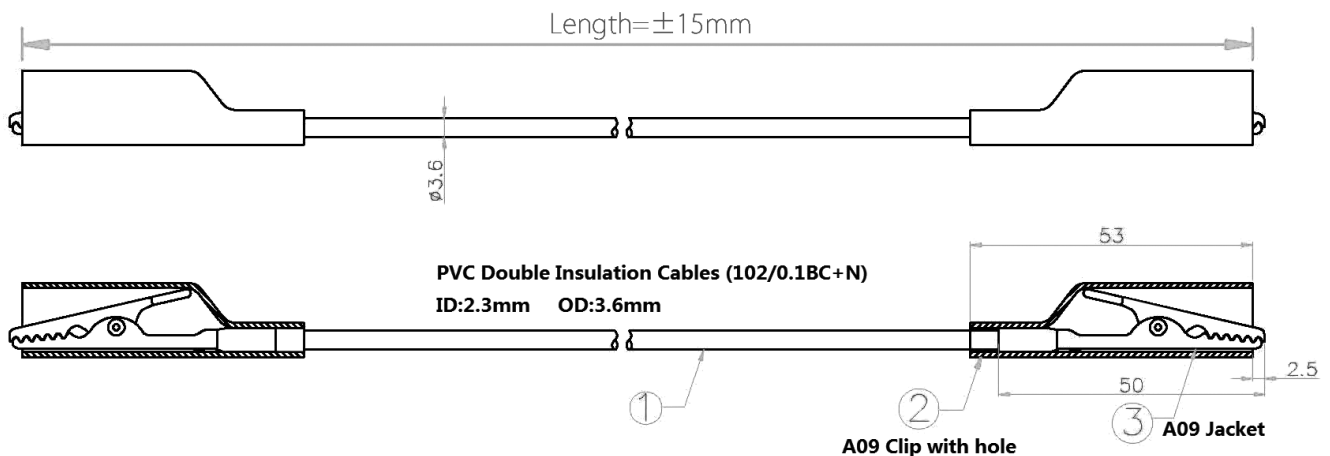

## Alligator Clip to Alligator Clip

**multicomp** PRO

**RoHS  
Compliant**

### Diagram

Dimensions : Millimetres

### Part Number Table

Description	Length (mm)	Part Number
Test Lead, Black, Alligator Clip to Alligator Clip, 60V DC/30V AC, 10A	304.8	MP770278
Test Lead, Red, Alligator Clip to Alligator Clip, 60V DC/30V AC, 10A	304.8	MP770279
Test Lead, Black, Alligator Clip to Alligator Clip, 60V DC/30V AC, 10A	609.6	MP770280
Test Lead, Red, Alligator Clip to Alligator Clip, 60V DC/30V AC, 10A	609.6	MP770281
Test Lead, Black, Alligator Clip to Alligator Clip, 60V DC/30V AC, 10A	914.4	MP770282
Test Lead, Red, Alligator Clip to Alligator Clip, 60V DC/30V AC, 10A	914.4	MP770283