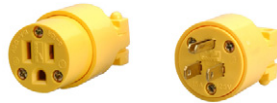

COLEMAN CABLE

Replacement Plugs and Connectors
NEMA 5-15 15A 125v Straight Blade

All jobsites require rugged, safe replacement wiring devices when the need arises. Safety issues lead to a heavier-duty design able to withstand harsh job-site conditions. Construction-Grade devices have tough, vinyl or nylon housing with many built-in features for speed, safety and assembly convenience. 15A, 20A, new 30A and 50A models address a wide range of customer needs, including locking 20A-50A applications. Industrial-Grade 15A devices have high visibility yellow housings designed for extended life for harsh, abusive IP20 and IP55 applications. Watertight-Grade 15A devices all have high visibility yellow housings designed for IP20 and IP55 applications where water is prevalent.