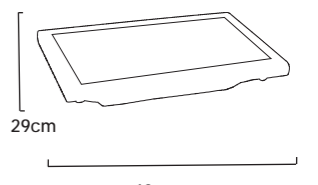

95 - 65cm

Stitchmaster Seat Stand
D52015

- Lightweight height adjustable wooden seat stand
- Stitch for hours in complete comfort in any chair
- Suitable for any type of frame (bar, roller and hoops) up to 53cm
- Quick & easy to set up (frame not included)

36cm

46cm

11cm

Needlework up-light
D/E36010, White

- See the weave of all dark & finer count fabric clearly
- Soft 8w Daylight™ light shines through fabric
- Locate the point of your needle more effectively
- Work with designs or fabric you would never have attempted before
- Padded cushion for comfort and stability
- Removable, cleanable and refillable cushion
- Large lighted surface 35cm x 25cm
- Lightweight at only 1.1kg
- Tube not replaceable - lasts up to 20,000 hours