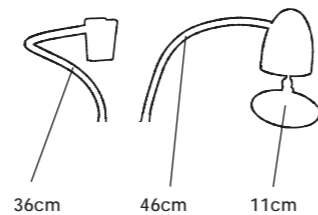

36cm

46cm

11cm