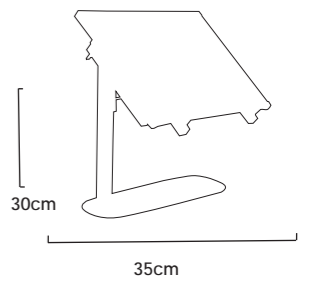

Folds away quickly between projects

Wooden stitching frame not included

D53047 & D/E24047

D/E36010

StitchSmart Stand
D53047, Silver & Cream

NEW

- The perfect partner for needlework!
- Fully height adjustable, stitch in comfort
- Metal stand, strong and stable
- Easy to assemble, ready to use in seconds, only 2 parts
- Strong jaw to hold a frame or hoop in position
- The best swivel system to lift and rotate the frame 360°
- Folds away for easy storage
- Unique lamp & chartholder available separately
- Wooden stitching frame not included

95 - 65cm

Stitchmaster Seat Stand
D52015

- Lightweight height adjustable wooden seat stand
- Stitch for hours in complete comfort in any chair
- Suitable for any type of frame (bar, roller and hoops) up to 53cm
- Quick & easy to set up (frame not included)