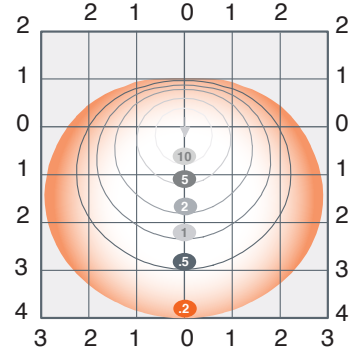

100W

SLMFLD1A/100UNV8X0/WF/BZ

Isofootcandle Lines at 10' Mounting Height