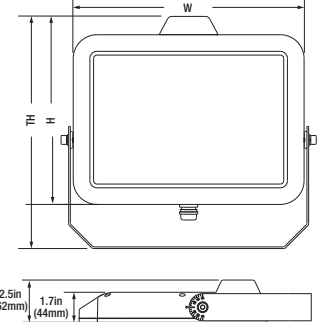

### Dimensions

#### 100W

	20-30W	50W	100W
Width (W)	9.1in (230mm)	10.6in (270mm)	10.6in (270mm)
Height (H)	7.7in (195mm)	8.5in (217mm)	8.5in (217mm)
Total Height (TH)	10.5in (266mm)	11.3in (286mm)	11.3in (286mm)