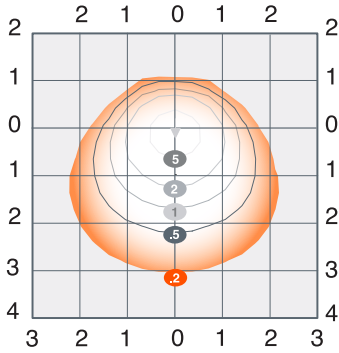

Photometric Data

20/30W*

SLMFLD1A/0X0UNV8X0/WF/BX

Isofootcandle Lines at 10' Mounting Height