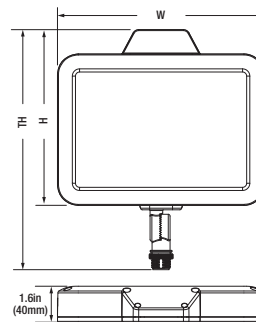

### Dimensions

#### 100W

	20-30W	50W	100W
Width (W)	9.1in (230mm)	10.6in (270mm)	10.6in (270mm)
Height (H)	7.7in (195mm)	8.5in (217mm)	8.5in (217mm)
Total Height (TH)	10.5in (266mm)	11.3in (286mm)	11.3in (286mm)