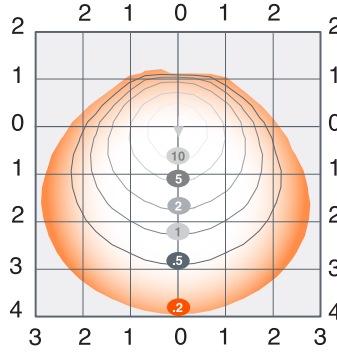

50W

SLMFLD1A/050UNV840/WF/BZ

Isofootcandle Lines at 10' Mounting Height