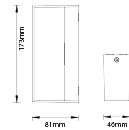

Technical Information

Instant Start:	0-100% in 1t1s	IP Rating:	IP65
Watts:	9	Dimmable:	No
Lumens:	400	Warranty (Years):	2
Beam Angle:	90	PF:	>0.9
Unit Color:	Grey	CRI:	>80
Body Type:	PC	Operation Temperature:	-20 to +45°c
Long life:	30,000 Hours	Input Power:	AC:100-240V,50/60Hz
LED Chip Type:	SMD2835	Sensor Compatibility:	Yes