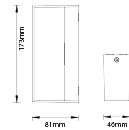

Technical Information

Instant Start:	0-100% in lt1s	IP Rating:	IP65
Watts:	9	Dimmable:	No
Lumens:	400	Warranty (Years):	2
Beam Angle:	90	PF:	>0.9
Unit Color:	Grey	CRI:	>80
Body Type:	PC	Operation Temperature:	-20 to +45°c
Long life:	30,000 Hours	Input Power:	AC:100-240V,50/60Hz
LED Chip Type:	SMD2835	Sensor Compatibility:	Yes