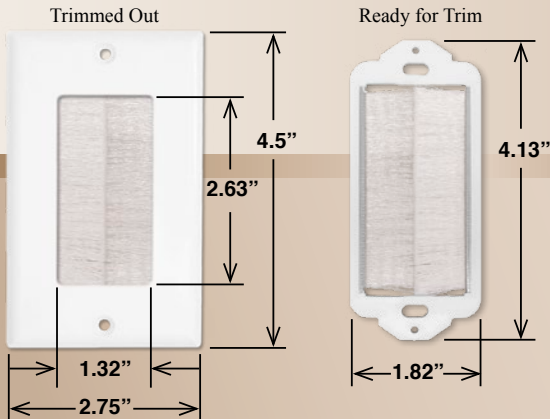

MIDLITE®

QUALITY CUSTOM PRODUCTS

Décor Brush Plate

The Midlite Décor Brush Insert offers installers a clean, on wall cable management pass through device.

The Wire Brush Insert is supplied with the Décor Plate and screw hardware.

For jobs requiring many wires, you can multi-gang the Décor Brush Plate Insert and still offer a clean custom look.

Décor Brush Inserts are available in white or black and can be paired with any color trim plate to complete your installation.

With our limited Lifetime Warranty you are assured years of superior trouble free installation.

WHITE BRUSH

- DBPWH (White Plate)
- DBPW-B (Black Plate)
- DBPW-I (Ivory Plate)
- DBPW-LA (Light Almond Plate)

BLACK BRUSH

- DBPBK (White Plate)
- DBPB-B (Black Plate)
- DBPB-I (Ivory Plate)
- DBPB-LA (Light Almond Plate)

DIMENSIONS

Trim Examples

www.midlite.com

Warehouse: 115 Wordell Street, Fall River, MA 02721

Office Mail: PO Box 70189, No. Dartmouth, MA