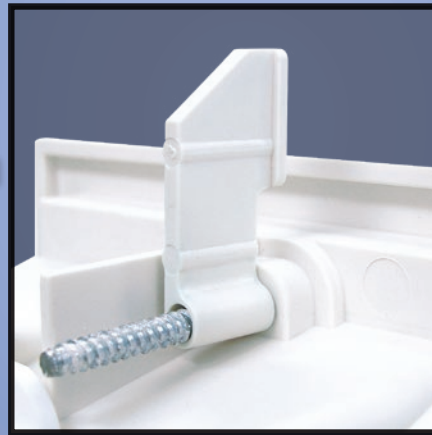

NEW!

POCKET PLATE™

1.5"
Recessed
Depth

All-In-One Recessed Box/Wallplate Combo

The Easiest, Fastest Box to Install!

p/n:
2GPP-1W

- Space Saving, Recessed Design
- Easy Installation • Only Two Screws To Service
- Perfect To Recess Class 2 Low Voltage Wiring Within Wall

• Devices Easily Install
on Back of Plate

• Built-in Mounting Brackets,
Fastens Securely with
Just 2 Screws

• Recessed For Low Voltage
and Power Jumper
Décor Style Devices

Single Gang
Also Available

MIDLITE®