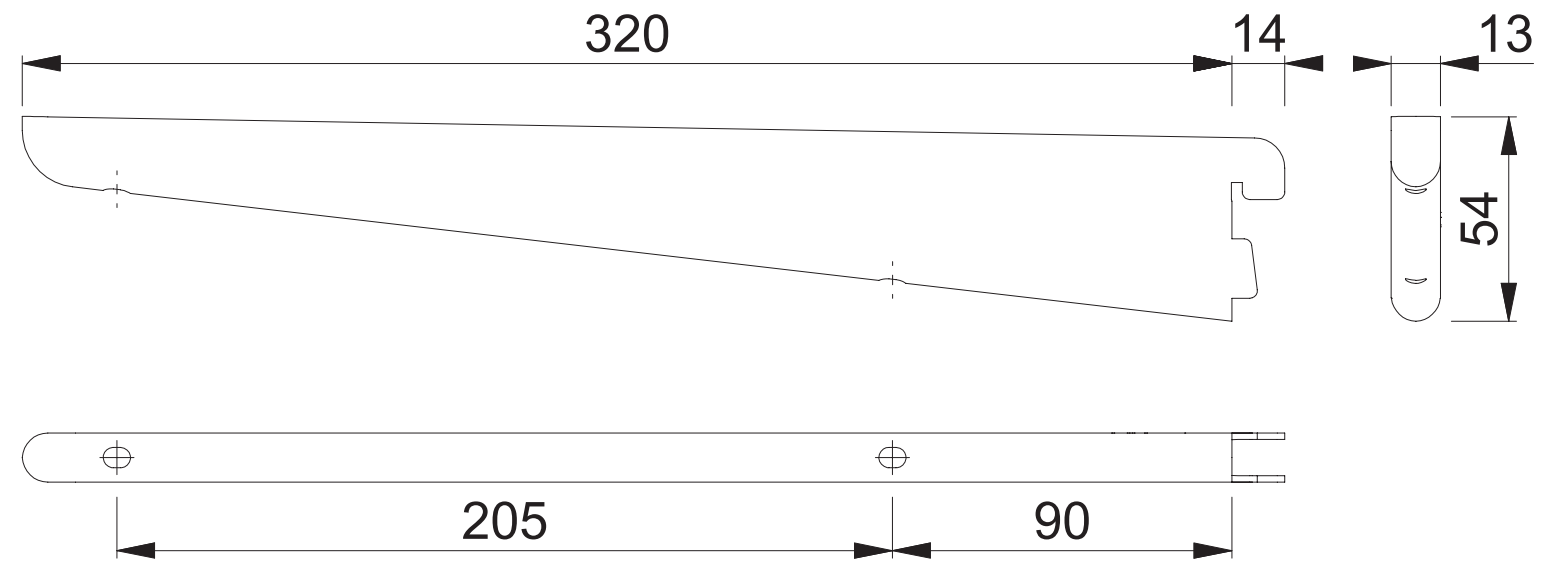

AR-B320 (320mm Bracket)

These documents are property of HOPPE (UK) LTD, Standerford, Wolverhampton and are protected by both copyright and fair trade law. Any reproduction, reprint, copying, passing on to third parties and whichever use of these documents or parts thereof is prohibited, except with prior written consent of HOPPE.

Scale 1:2	Drawn by J.Renhard	Date 04.03.15	Drawing No. c9502005e001	ARRONE The Complete Range
--------------	-----------------------	------------------	-----------------------------	-------------------------------------