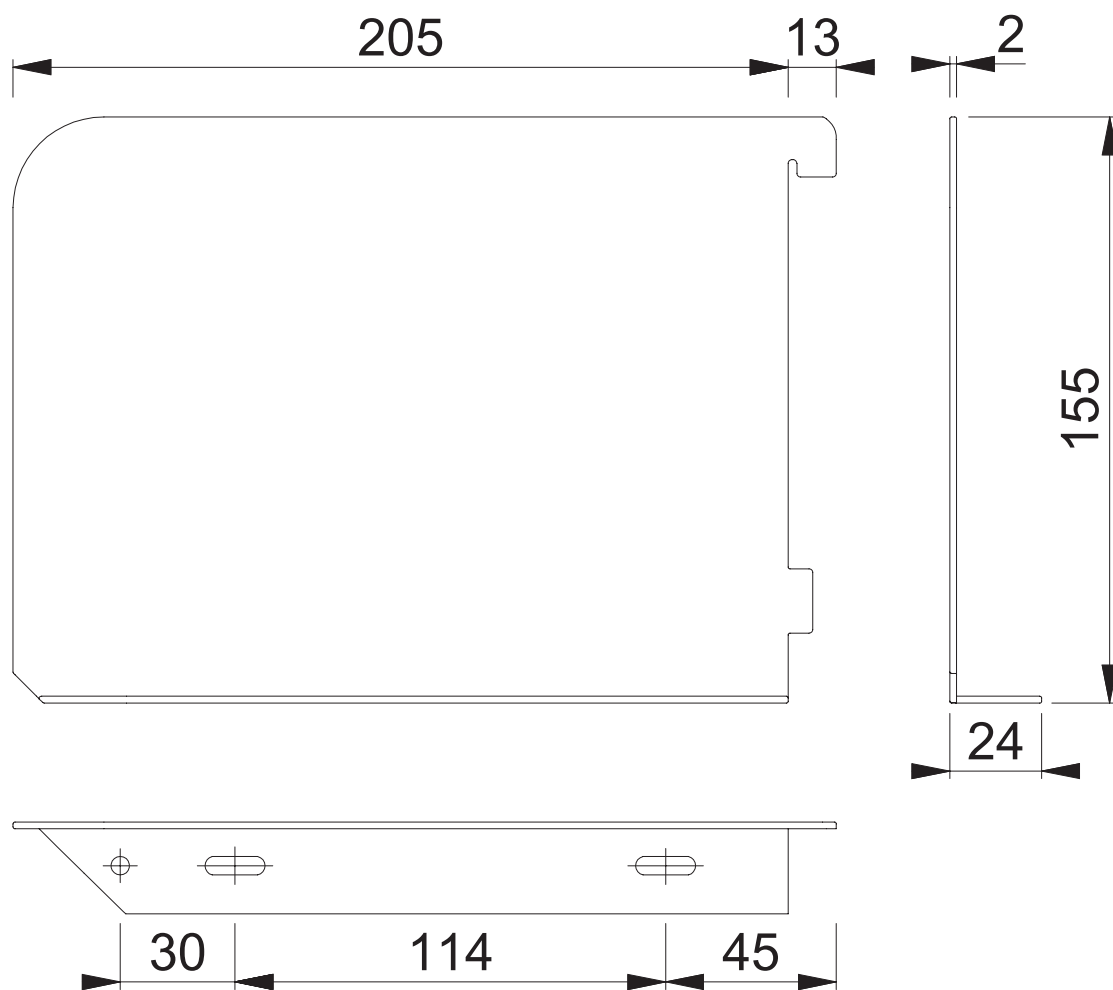

AR-BE200 (Book Ends)

These documents are property of HOPPE (UK), Wolverhampton and are protected by both copyright and fair trade law. Any reproduction, reprint, copying, passing on to third parties and whichever use of these documents or parts thereof is prohibited, except with prior written consent of HOPPE.

Scale 1:2	Name J. Renhard	Date 11.03.15	Drawing No: c9502024e001	ARRONE The Complete Range