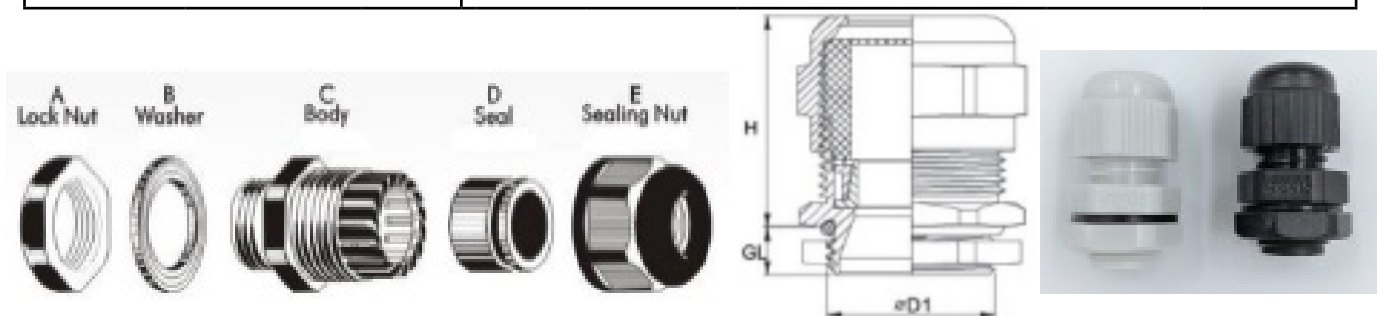

TECHNICAL DATA SHEET

PRO-ELEC

Cable Glands - Nylon CB21946 - 978

**RoHS
Compliant**

Thread D1	Cable Range (mm)	H (mm)	GL (mm)	Spanner Size (mm)	Part Number			
					Black	Grey	White	Red
M12x1.5	3-6.5	21	8	15	CB21946	CB21947	CB21948	
M16x1.5	4-8	22	8	19	CB21949	CB21950	CB21952	CB21951
M20x1.5	6-12	27	9	24	CB21953	CB21954	CB21955	
M25x1.5	13-18	31	11	33	CB21956	CB21957	CB21958	
M32x1.5	16-21	31	11	42	CB21959	CB21960	CB21961	
M40x1.5	22-32	48	13	53		CB21962		
M50x1.5	32-38	49	13	60		CB21963		
PG7	3-6.5	21	8	15	CB21964	CB21965		
PG9	4-8	21	8	19	CB21966	CB21967		
PG11	5-10	25	8	22	CB21968	CB21969	CB21970	
PG13.5	6-12	27	9	24	CB21971	CB21972		
PG16	10-14	28	10	27	CB21973	CB21974		
PG21	13-18	31	11	33	CB21975	CB21976		
PG29	18-25	39	11	42	CB21977	CB21978		
Material (A C E):			PA (Nylon)					
Material (B D):			NBR					
Protection Degree:			IP68					
Working Temperature			-20 to 80°C					