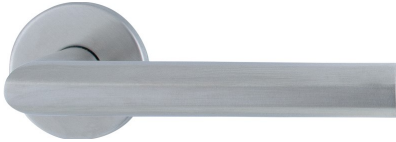

NB323 Series

ARRONE stainless steel handle set on rose for interior doors:

- Material: Stainless steel grade 201
- Bearing: Sprung fixed/movable
- Connection: Solid spindle with eccentric hole on both ends
- Base: Mild steel
- Fixing: Concealed. M4 thread screws with sleeve nuts or multi-purpose screws

Finishes:

- SSS - Stainless Steel

Product Ref	Article description	Finish	Article No
NB323/60-SP-SSS	SS201 19mm Straight Lever on rose, 6mm Rose— Sprung	SSS	50014080