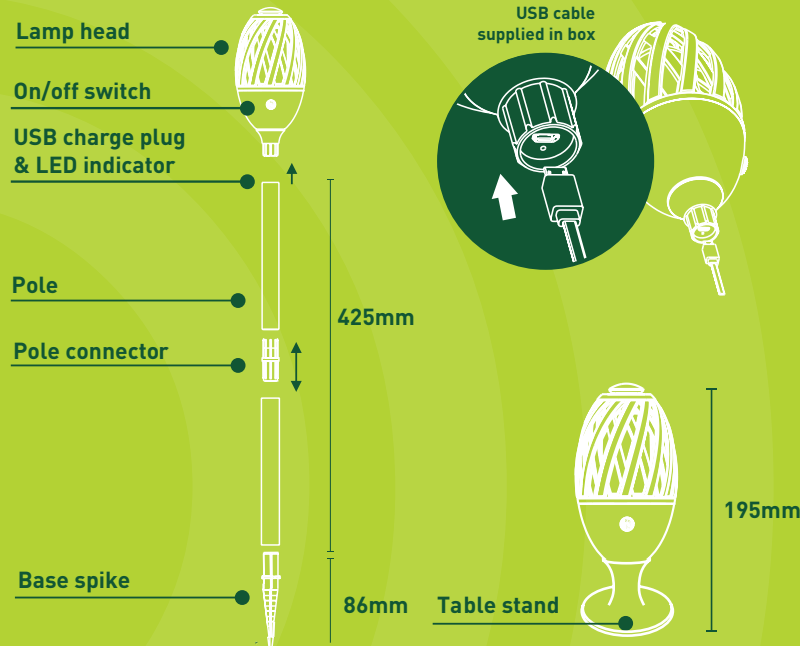

NEW
FROM LUCECO

INDOOR/OUTDOOR FLAME EFFECT LED TORCH

Enjoy the atmospheric visual benefits of fire safely. The weatherproof LED flame effect torch creates the perfect scene and mood without hazardous fire and smoke

**NEW
RANGE**

NEW
FROM LUCECO

LUCECO

INDOOR/OUTDOOR FLAME EFFECT LED TORCH

RETAIL PACKAGING

- Realistic flame effect torch creates the perfect atmosphere without hazardous fire & smoke
- Supplied with table stand and garden spike
- IP65 rated for outdoor use – enjoy the flame effect in the rain
- Long 18 hour battery life for extended use
- Quick and simple USB charging (only 4 hours)
- 1.5m cable supplied in box
- Perfect for indoor and outdoor residential and commercial applications including patios, garden, entrance areas, ponds, pathways etc
- 1 year guarantee

Product Specifications

CAT NO.	FINISH	BATTERY LIFE	BATTERY CHARGE	BATTERY VOLTAGE	BATTERY CAPACITY	BATTERY TYPE	BATTERY CHARGING VOLTAGE	BATTERY CHARGING CURRENT	IP	WARRANTY	OVERALL DIMENSIONS
LEXFLAMEBK	Black	18 hours	4 hours	7.4V	1800mAh	Lithium	DC5V	1000mA	IP65	1 Year	Ø100x706mm