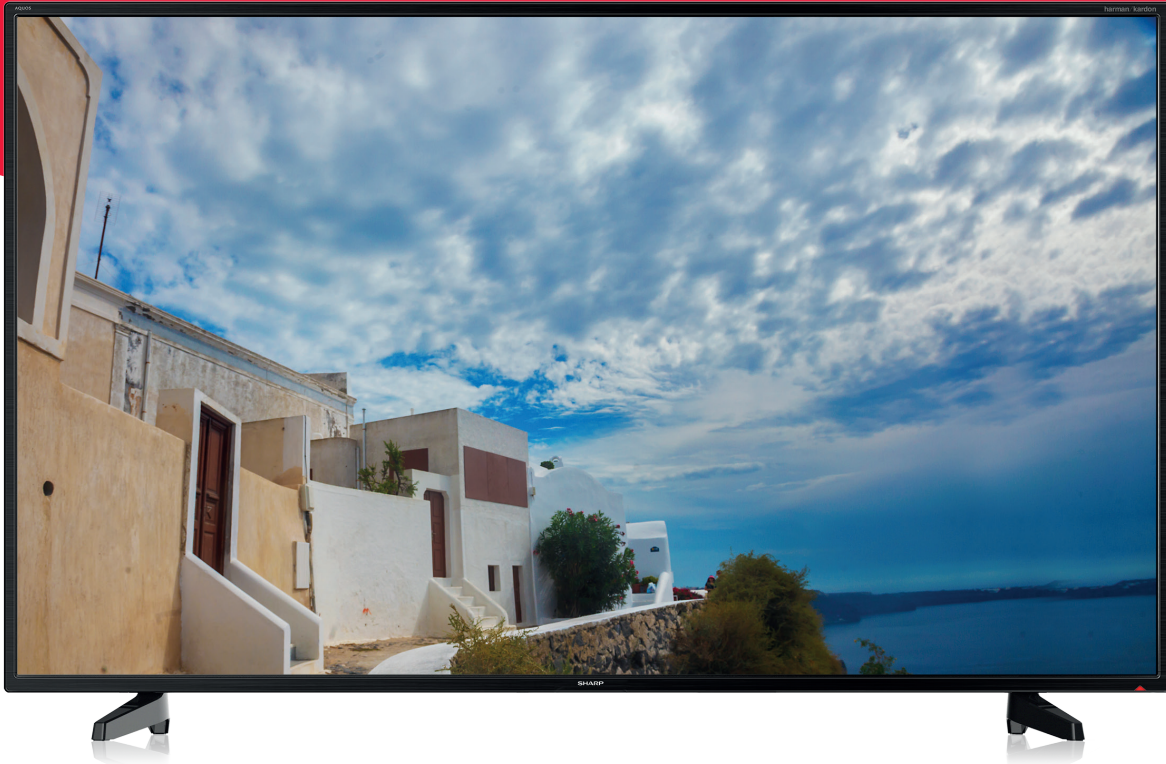

# 50" 4K ULTRA HD SMART

The LC-50UI7222E is a 4K Ultra High Definition Smart LED TV with exceptional picture quality.

NETFLIX

HDR  
HIGH DYNAMIC RANGE

400

ACE PRO ULTRA  
Picture Processing Engine

HDMI

DVB T

## Highlights

SCREEN SIZE 127 cm (50")

HARMAN/KARDON SPEAKER SYSTEM

HD TUNER DVB-T/T2/C/S/S2 (MPEG4 + HEVC/H.265)

WIRELESS CONNECTION WITH MOBILE DEVICES

SD CARD READER

HIGH DYNAMIC RANGE

3x HDMI 2.0 INPUTS