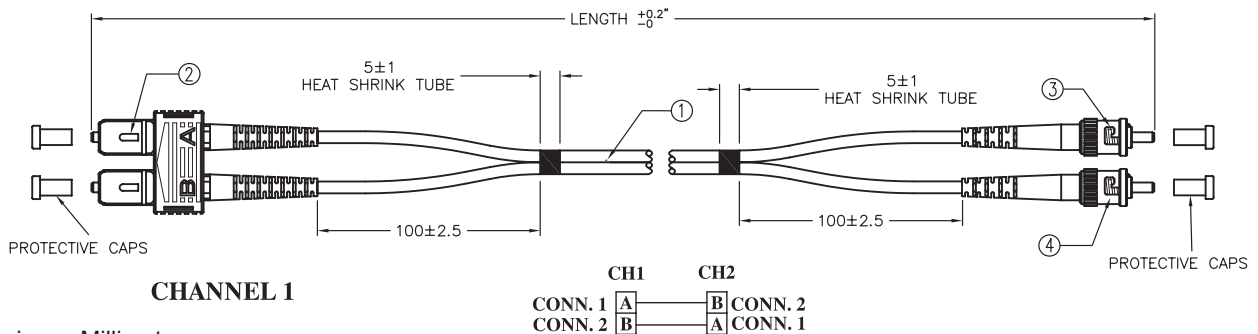

Fiber Optic Jumper Cable multicomp^{PRO}

RoHS
Compliant

Diagram

Dimensions : Millimetres

Item	Description	Qty.
1	Cable , Optical Fiber, Multi-Mode, Duplex, 62.5/125, Ø3mm, Tight, Orange Jacket	A/R
2	Connector, Assembly Kit, Fiber, SC Duplex, Multi-Mode, Jacketed Cable, Beige Colour Coupling, Beige Boot	1
3	Connector Accessory, Optical Fiber, ST, Multi-Mode, Ceramic Ferrule, Boot Black, Polyvinyl Chloride	
4	Connector Accessory, Optical Fiber, ST, Multi-Mode, Ceramic Ferrule, Boot Black, Polyvinyl Chloride	

Part Number Table

Description	Length (M)	Part Number
Fiber Optic Jumper Cable, ST to SC Connector. Multi Mode, Duplex	10	SPC19959
	1	SPC19972
	2	SPC19980
	3	SPC19988
	5	SPC19995
	7	SPC20002

Important Notice : This data sheet and its contents (the "Information") belong to the members of the AVNET group of companies (the "Group") or are licensed to it. No licence is granted for the use of it other than for information purposes in connection with the products to which it relates. No licence of any intellectual property rights is granted. The Information is subject to change without notice and replaces all data sheets previously supplied. The Information supplied is believed to be accurate but the Group assumes no responsibility for its accuracy or completeness, any error in or omission from it or for any use made of it. Users of this data sheet should check for themselves the Information and the suitability of the products for their purpose and not make any assumptions based on information included or omitted. Liability for loss or damage resulting from any reliance on the Information or use of it (including liability resulting from negligence or where the Group was aware of the possibility of such loss or damage arising) is excluded. This will not operate to limit or restrict the Group's liability for death or personal injury resulting from its negligence. Multicomp Pro is the registered trademark of Premier Farnell Limited 2019.