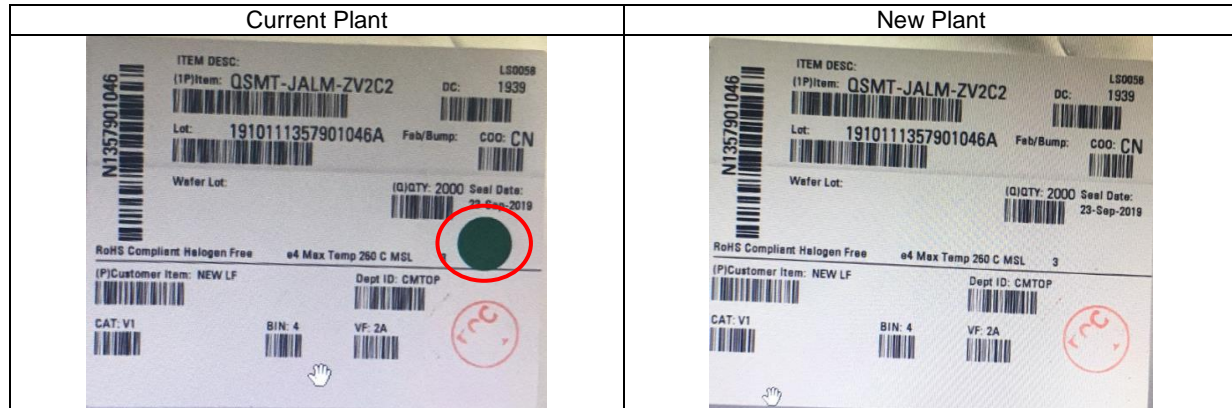

PCN: V19-003-SD475420-0A

Product Change Notice

Issue Date: 20th November 2019

Change Type:

Manufacturing site relocation.

Parts Affected:

Refer to appendix for list of affected part numbers.

Description and Extent of Change:

Manufacturing site relocation. New site is within 1.0km radius of current site.

Reasons for Change:

To improve clean room facility from class 100k to 10k.

Effect of Change on Fit, Form, Function, Quality, or Reliability:

No change on 4M (Material, Man, Machine and Method). There will be no change on fit, form, function, quality and reliability of final product.

Effective Date of Change:

Parts with above change will commence 90 days after issuance date above.

Broadcom will continue to ship parts from both sites after implementation date until inventories are fully depleted.

After change, all parts from of current plant will be indicated on mother label as below:

Qualification Data:

Qualification data will be available upon request.

These changes have been reviewed and approved by Broadcom Limited engineers and managers per Broadcom Limited' procedure: Change Control and Customer Notification, 5962-6052-80.