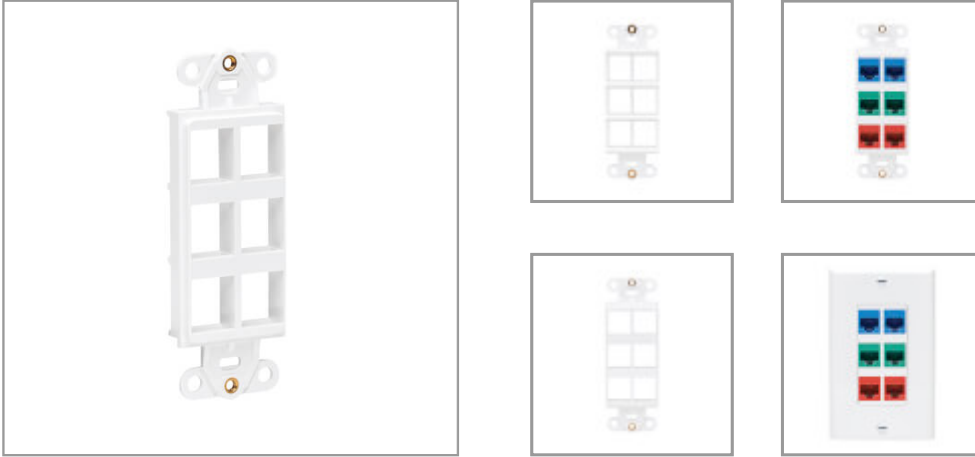

Center Plate Insert, Decora Style - Vertical, 6 Ports

MODEL NUMBER: **N042D-006V-WH**

Clean, simple insert mounts within Decora-style wall plate for terminating in-wall audio/video, voice or Ethernet cable installations.

Features

Decora-Style Face Plate Connects Audio/Video, Voice and Data Cable Lines at the Wall

This vertical-style center insert provides a clean, simple method for your premise wiring applications, including home theater (audio/video), VoIP phones (voice) and Ethernet (data). Any type of keystone jack, including those used in HDMI, DisplayPort, RCA, USB and Cat5e/6/6a installations, snaps easily into the cutouts for quick cable connection.

High-Impact Construction Designed to Blend In Seamlessly

The Decora-style polycarbonate insert plate is white and blends elegantly into any home or office décor for a sleek, professional installation. Mounting screws are included for flush mounting the insert with a Tripp Lite or other compatible Decora-style wall plate (sold separately).

Highlights

- Ideal for home theater, VoIP or Ethernet premise wiring installations
- Compatible with any type of keystone jack, including HDMI, Cat5/6, USB and DisplayPort
- High-impact polycarbonate construction designed to last long in your décor
- Hardware included for mounting flush with compatible Decora-style wall plate