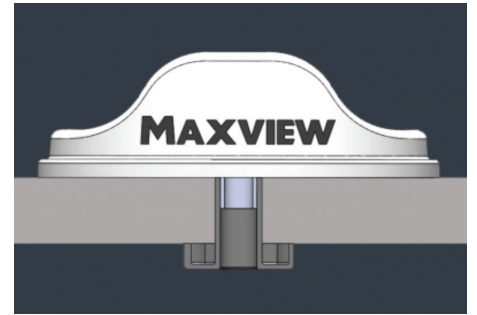

Simple Installation

Self adhesive pad and clamp provides quick and easy permanent through the roof installation. Once installed simply plug and play.

Additional Key Features

- **Secure Internet Browsing** - Uses advanced password encryption methods to ensure your internet connection remains secure
- **Family Friendly Browsing** - Bespoke website blacklist filters can be set up to block unwanted websites
- **Powered by Teltonika** - We are proud to have formed a partnership with Teltonika to bring you the powerful Roam router
- **Devices** - Up to 50 devices at any one time, including Smart TV's, Smart Phones, Tablets and Laptops
- **Power Options** - 12V automotive cigarette Power Supply or can be powered using 230V mains Power Supply
- **Connectivity** - Can be wired using the 1.5m Ethernet cable providing a connection directly to a device. Ideal for Smart TV's
- **Reliable Data Transfer** - 0.8m Cable with twist on (SMA) connectors for reliable data transfer

Other Features

- Remote diagnostics and troubleshooting support
- Very easy set up
- 1 year guarantee

Disclaimer - Services subject to country and local contract