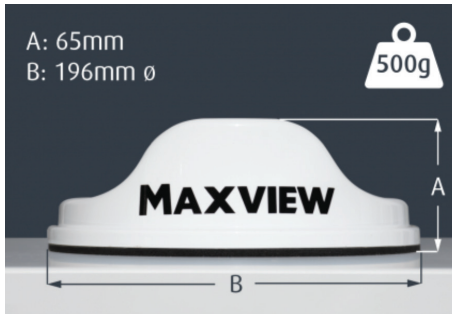

Powerful Antenna

Our powerful roof mount Antenna has been designed specifically for vehicles and optimised to work in rural and remote locations.

Omni-Directional

By receiving signals throughout 360 degrees, the Roam requires no manual directional adjustment; simply fit and forget.

MAXVIEW

Product Document

Code MXL050

Title Roam - Mobile 3G/4G Wi-Fi System

Sleek Antenna Design

Low profile and streamline design for roof mounting; occupies minimal roof space, for a discrete installation. It can be mounted in almost any position with mounting options available.