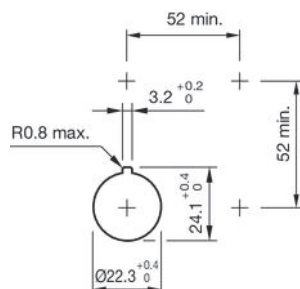

Mounting cut-outs