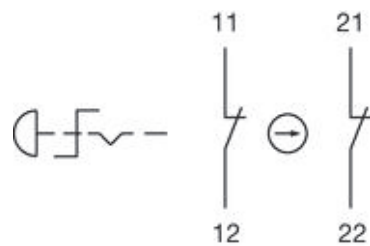

Wiring diagrams