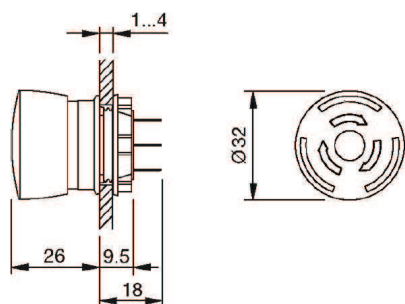

### Technical data

Terminal	Plug-in terminal
Lens illumination	non illuminative
Lens colour	Red
Lens shape	mushroom-head
Lens material	Plastic
Lens optics	opaque
Housing colour	Yellow
Housing material	Plastic
Weight	0.028 kg
Contacts normally close	2 NC
Contact material	Gold-plated silver
Switching action	Maintained
Switching voltage	250 V
Switching system	Slow-make switching element
Hints	
<ul style="list-style-type: none"> <li>▪ Twist to unlock clockwise</li> </ul>	
Product attributes	
<ul style="list-style-type: none"> <li>▪ Twist to unlock clockwise, position indication ring green</li> </ul>	

### Dimensions