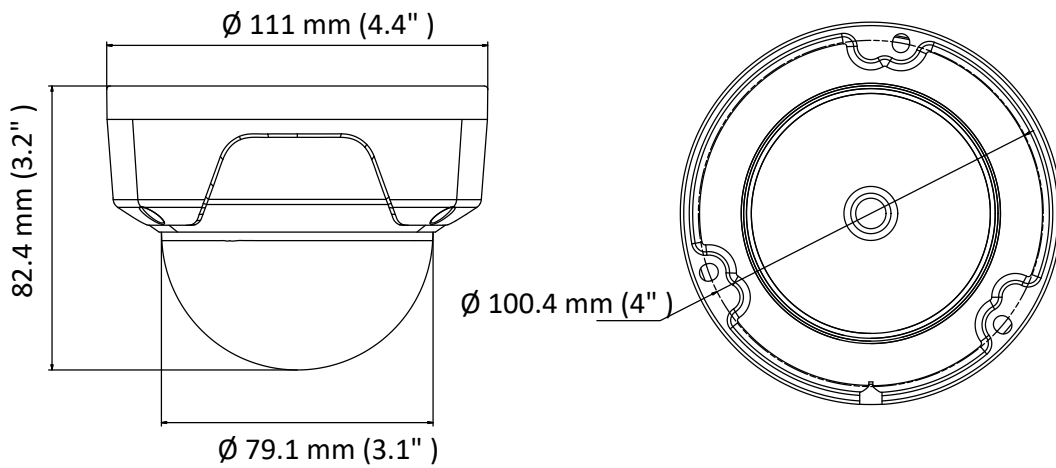

IPC-D150H(-M) 5 MP IR Fixed Network Dome Camera

Key Features

- 1/2.7" progressive scan CMOS
- 2560 × 1920@15fps
- 2.8 mm/4 mm/6 mm fixed lens
- H.265+, H.265, H.264+, H.264
- Dual stream
- 3D DNR (Digital Noise Reduction)
- Up to 30 m IR range
- PoE (Power over Ethernet)
- IP67, IK10

General Function	One-key reset, heartbeat, mirror, password protection, privacy mask, watermark, IP address filter
Firmware Version	5.5.52
API	ONVIF (PROFILE S, PROFILE G), ISAPI
Simultaneous Live View	Up to 6 channels
User/Host	Up to 32 users 3 levels: Administrator, Operator, and User
Client	iVMS-4200, Hik-Connect, iVMS-5200, iVMS-4500
Web Browser	IE8+, Chrome 31.0-44, Firefox 30.0-51, Safari 8.0+
Interface	
Communication Interface	1 RJ45 10M/100M self-adaptive Ethernet port
Reset Button	Yes
General	
Operating Conditions	-30 °C to 60 °C (-22 °F to 140 °F), humidity: 95% or less (non-condensing)
Power Supply	12 VDC ± 25%, 5.5 mm coaxial power plug PoE (802.3af, class 3)
Power Consumption and Current	12 VDC, 0.5 A, Max: 6 W PoE: (802.3af, 36 V to 57 V), 0.2 A to 0.1 A, Max: 7.5 W
Protection Level	IP67, IK10
Material	Without –M model: Front cover: plastic, bottom base: metal With –M model: Front cover: metal, bottom base: metal
Dimensions	Camera: Ø 111 mm × 82.4 mm (Ø 4.4" × 3.2") With package: 134 mm × 134 mm × 108 mm (5.3" × 5.3" × 4.3")
Weight	Without –M model: Camera: approx. 400 g (0.9 lb.) With package: approx: 600 g (1.3 lb.) With –M model: Camera: approx. 450 g (1 lb.) With package: approx: 650 g (1.4 lb.)

Available Models

IPC-D150H (2.8/4/6 mm), IPC-D150H-M (2.8/4/6 mm)

Dimension

Accessories

DS-1259ZJ
Inclined Ceiling
Mount

DS-1271ZJ-110
Pendant Mount

DS-1272ZJ-110
Wall Mount

DS-1272ZJ-110B
Wall Mount