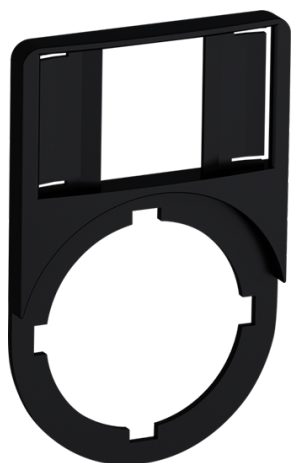

PRODUCT-DETAILS

KA1-8045

KA1-8045 Distance Washer

General Information

Extended Product Type	KA1-8045
Product ID	1SFA616920R8045
EAN	7320500225721
Catalog Description	KA1-8045 Distance Washer
Long Description	Distance washer

Ordering

E-Number (Sweden)	3705706
EAN	7320500225721
Minimum Order Quantity	10 piece
Customs Tariff Number	85369001

Dimensions

Product Net Width	0.035 m
Product Net Height	0.001 m
Product Net Depth / Length	0.035 m
Product Net Weight	0.01 kg