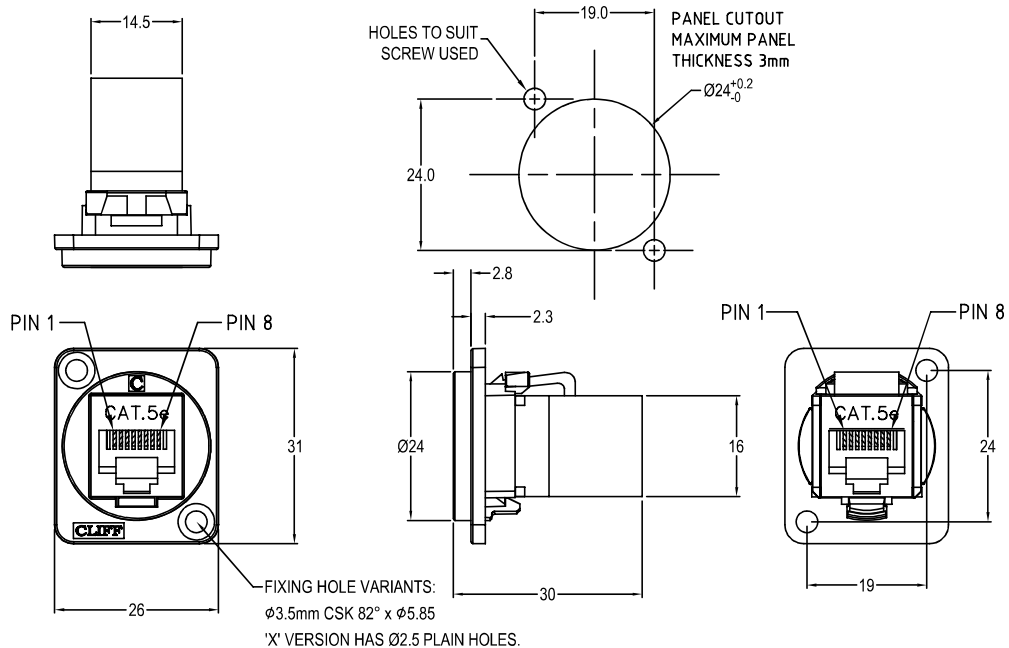

CLIFF

CAT5e RJ45 WHITE FEEDTHROUGH CONNECTOR

CP30220W - Cat5e RJ45 White plastic frame, CSK holes **CP30220XW** - Cat5e RJ45 White plastic frame, PLAIN holes

Feedthrough Features

- Fits standard XLR Ø24mm cutout.
- No soldering or punch termination. Use standard cable for each connector style.
- Front or rear mounted.
- Low rear profile

General:

Please note: Functionality is affected by cable quality, length and cable wiring configuration.

Other models available:

Part No.	
CP30220	Cat5e RJ45 Black plastic frame, CSK holes
CP30220M	Cat5e RJ45 Nickel plated metal frame, CSK holes
CP30220M3	Cat5e RJ45 Nickel plated metal frame, M3 holes
CP30220MB	Cat5e RJ45 Black metal frame, CSK holes
CP30220M3B	Cat5e RJ45 Black metal frame, M3 holes
CP30220X	Cat5e RJ45 Black plastic frame, PLAIN holes

Material:

- 1.RJ45 In-Line Coupler:
PC/ABS, UL 94V-0
- 2.RJ45 In-Line Coupler Contact:
Phosphor Bronze, 3-50 micro inches gold plating over nickel plate.
- 3.PCB: FR4, UL 94V-0
- 4.Frame: Polyamide UL94V-2