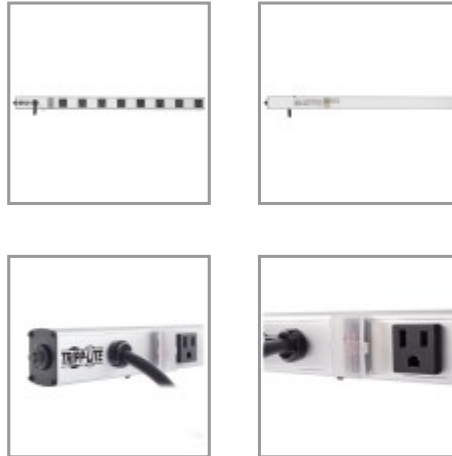

8 Right-Angle Outlet Vertical Power Strip, 120V, 15A, 15-ft. Cord, 5-15P, 24 in.

MODEL NUMBER: PS2408RA

The PS2408RA power strip provides horizontal or vertical power distribution for rack-mount, raceway and workbench applications in a convenient 24-inch mountable housing.

Description

The PS2408RA provides a 15-amp, 120v power strip with 8 right-angle NEMA 5-15R receptacles in a rugged, all-metal, mountable housing. It allows for both vertical and horizontal mounting, making it ideal for a variety of uses including office, rack-mount, workbench, industrial and telecom applications. With a right angle NEMA 5-15P plug and 15-ft. power cord, you don't have to install the PS2408RA next to outlets you already have; it can be mounted across the room and deliver reliable service where you need it most. A lighted and covered On/Off switch helps prevent accidental shut-offs, while a 15-amp circuit breaker guards against dangerous circuit overloads. Its sturdy all-metal extruded aluminum housing stands up to demanding network, laboratory or factory environments.