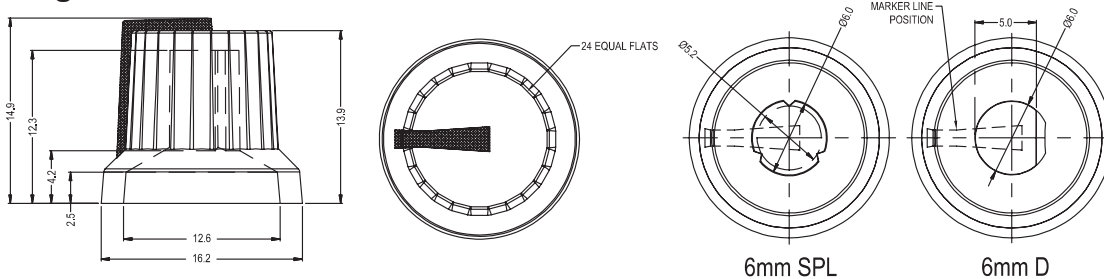

Instrument Control Knobs multicomp^{PRO}

RoHS
Compliant

Description

These are soft touch knob with molded coloured marker line. The material is rubber. Shaft size is 6mm splined (SPL) or 6mm D type, 7 colours available.

Application

Used where colour coding is required to be more subtle (marker line).

Diagram

Dimensions : Millimetres

Part Number Table

Description	Colour	Part Number
Knob, Black, 6mm SPL	White	MC170841CR
	Red	MC170842CR
	Orange	MC170843CR
	Green	MC170847CR
	Grey	MC170844CR
	Yellow	MC170845CR
	Blue	MC170846CR