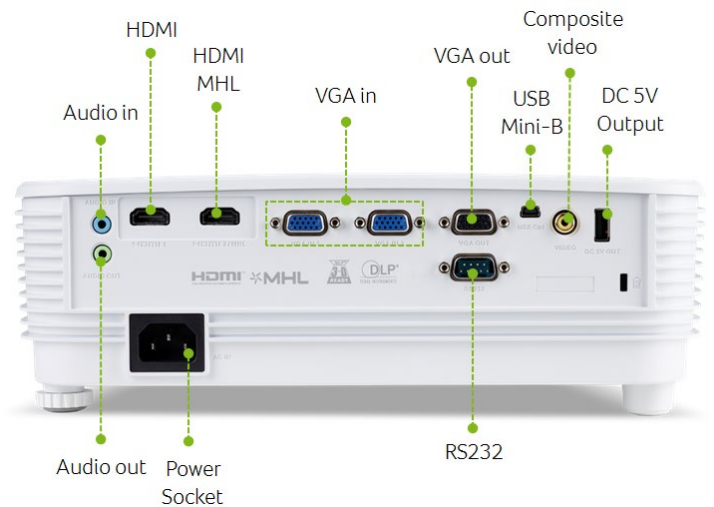

Feature Highlights

Expressive display

- SVGA (800 x 600)
- 4,000 ANSI lumens
- Dynamic Black 20,000:1
- Acer BlueLightShield
- Acer LumiSense
- Acer ColorBoost3D
- Acer ColorSafe II
- HDMI 3D

Enhanced usability

- 3W built-in speaker
- Wireless Projection¹
- AC power on

Installation flexibility

- Auto Keystone correction
- Auto ceiling-mounted correction
- Top-loading lamp

Eco-friendly functionality

- Acer EcoProjection
- Lamp life up to 15,000 hours in ExtremeEco mode

1 - Optional Acer WirelessCAST or Acer WirelessHD-Kit is required.

P1155

- Part Number: MR.JSH11.001
- EAN Code: 4710180759389

Optional Accessory

P/N: MC.JKY11.007
EAN: 4713147653638

P/N: MC.JKY11.009
EAN: 4713147715251

P/N: MC.JQC11.008
EAN: 4713883764520

P/N: MC.JLC11.002
EAN: 4713147892877

P/N: MC.JLC11.003
EAN: 4713147892884

P/N: MC.JFZ11.00B
EAN: 4713147532261

BlueLightShield™

Acer BlueLight Shield

Acer BlueLight shield allows users to lower levels of blue light to lessen the negative effects of blue light exposure. There are three levels of filter in projector suitable for different scenario. Each level also contains dynamic mechanism that will optimize the blue light level based on content. BlueLight shield can reduce up to 30% blue light and protect your eyes.

LUMISENSE

Acer LumiSense

LumiSense incorporates a clever content-aware process. It analyzes projected content frame by frame and dynamically adjusts image visibility to optimum levels. Thanks to LumiSense intelligent judgment and dynamic adjustment, all dark scenes are clearly displayed with no loss of detail.

About Acer

Founded in 1976, today Acer is one of the world's top ICT companies and has a presence in over 160 countries. As Acer looks into the future, it is focused on enabling a world where hardware, software and services will infuse with one another to open up new possibilities for consumers and businesses alike. From service-oriented technologies to the Internet of Things to gaming and virtual reality, Acer's 7,000+ employees are dedicated to the research, design, marketing, sale, and support of products and solutions that break barriers between people and technology. More information is at www.acer.com.