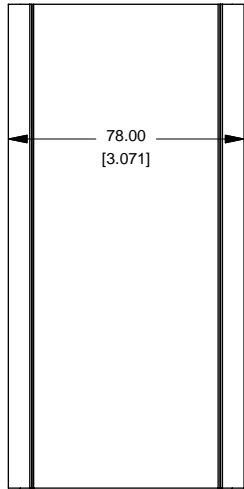

2

1

Extrusion

Slot Details

Closed Bezel

1455J1602

| Note | |
|--|--------------|
| Purchased assembly includes box, belly plate, bezel, cover screws and self adhesive rubber feet. Box made from Extruded Aluminum 6063. | |
| PART NUMBERS | |
| 1455J1602 Closed Plastic Bezel | |
| Clear Anodized | 1455J1602 |
| Black Anodized | 1455J1602BK |
| ACCESSORIES | |
| Cover Screws (Pkg 100) | 1455MS100 |
| #6 Self Tapping Nickel Plated Screws | |
| Black Cover Screws (Pkg 100) | 1455MS100BK |
| #6 Self Tapping Nickel Plated Screws | |
| Closed Plastic Bezels, Black (Pkg 10) | 1455JPLBK-10 |