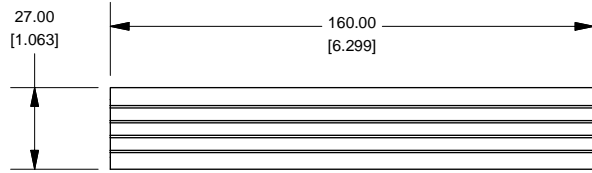

2

1

Extrusion

Slot Details

Closed Bezel

1455J1602

| Note | |
|--|--------------|
| Purchased assembly includes box, belly plate, bezel, cover screws and self adhesive rubber feet. Box made from Extruded Aluminum 6063. | |
| PART NUMBERS | |
| 1455J1602 Closed Plastic Bezel | |
| Clear Anodized | 1455J1602 |
| Black Anodized | 1455J1602BK |
| ACCESSORIES | |
| Cover Screws (Pkg 100) | 1455MS100 |
| #6 Self Tapping Nickel Plated Screws | |
| Black Cover Screws (Pkg 100) | 1455MS100BK |
| #6 Self Tapping Nickel Plated Screws | |
| Closed Plastic Bezels, Black (Pkg 10) | 1455JPLBK-10 |