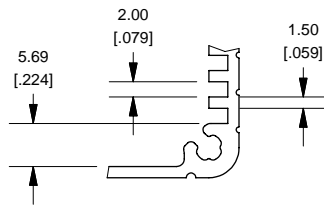

2

1

Extrusion

Slot Details

Closed Bezel

1455J1602

| Note | |
|--|--------------|
| Purchased assembly includes box, belly plate, bezel, cover screws and self adhesive rubber feet. Box made from Extruded Aluminum 6063. | |
| PART NUMBERS | |
| 1455J1602 Closed Plastic Bezel | |
| Clear Anodized | 1455J1602 |
| Black Anodized | 1455J1602BK |
| ACCESSORIES | |
| Cover Screws (Pkg 100) | 1455MS100 |
| #6 Self Tapping Nickel Plated Screws | |
| Black Cover Screws (Pkg 100) | 1455MS100BK |
| #6 Self Tapping Nickel Plated Screws | |
| Closed Plastic Bezels, Black (Pkg 10) | 1455JPLBK-10 |