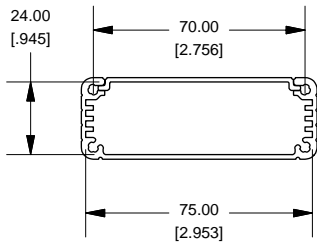

2

1

Extrusion

Slot Details

Closed Bezel

1455J1602

| Note | |
|--|--------------|
| Purchased assembly includes box, belly plate, bezel, cover screws and self adhesive rubber feet. Box made from Extruded Aluminum 6063. | |
| PART NUMBERS | |
| 1455J1602 Closed Plastic Bezel | |
| Clear Anodized | 1455J1602 |
| Black Anodized | 1455J1602BK |
| ACCESSORIES | |
| Cover Screws (Pkg 100) | 1455MS100 |
| #6 Self Tapping Nickel Plated Screws | |
| Black Cover Screws (Pkg 100) | 1455MS100BK |
| #6 Self Tapping Nickel Plated Screws | |
| Closed Plastic Bezels, Black (Pkg 10) | 1455JPLBK-10 |