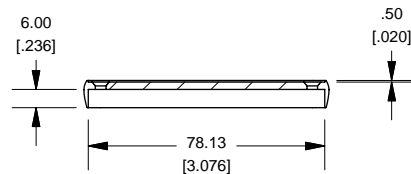

2

1

Extrusion

Slot Details

Closed Bezel

1455J1602

| Note | |
|--|--------------|
| Purchased assembly includes box, belly plate, bezel, cover screws and self adhesive rubber feet. Box made from Extruded Aluminum 6063. | |
| PART NUMBERS | |
| 1455J1602 Closed Plastic Bezel | |
| Clear Anodized | 1455J1602 |
| Black Anodized | 1455J1602BK |
| ACCESSORIES | |
| Cover Screws (Pkg 100) | 1455MS100 |
| #6 Self Tapping Nickel Plated Screws | |
| Black Cover Screws (Pkg 100) | 1455MS100BK |
| #6 Self Tapping Nickel Plated Screws | |
| Closed Plastic Bezels, Black (Pkg 10) | 1455JPLBK-10 |