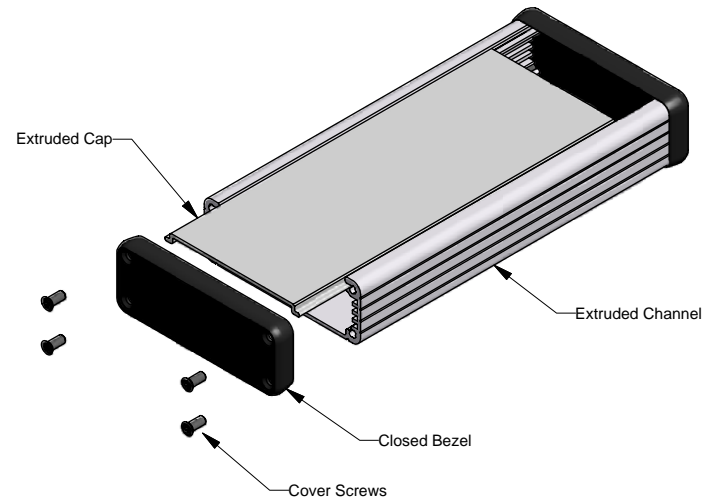

2

1

Extrusion

Slot Details

Closed Bezel

1455J1602

| Note | |
|--|--------------|
| Purchased assembly includes box, belly plate, bezel, cover screws and self adhesive rubber feet. Box made from Extruded Aluminum 6063. | |
| PART NUMBERS | |
| 1455J1602 Closed Plastic Bezel | |
| Clear Anodized | 1455J1602 |
| Black Anodized | 1455J1602BK |
| ACCESSORIES | |
| Cover Screws (Pkg 100) | 1455MS100 |
| #6 Self Tapping Nickel Plated Screws | |
| Black Cover Screws (Pkg 100) | 1455MS100BK |
| #6 Self Tapping Nickel Plated Screws | |
| Closed Plastic Bezels, Black (Pkg 10) | 1455JPLBK-10 |