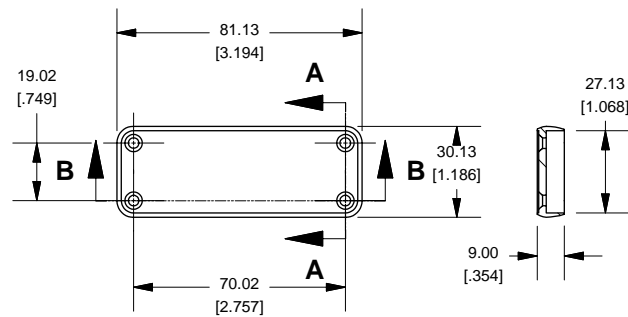

2

1

Extrusion

Slot Details

Closed Bezel

1455J1602

| Note | |
|--|--------------|
| Purchased assembly includes box, belly plate, bezel, cover screws and self adhesive rubber feet. Box made from Extruded Aluminum 6063. | |
| PART NUMBERS | |
| 1455J1602 Closed Plastic Bezel | |
| Clear Anodized | 1455J1602 |
| Black Anodized | 1455J1602BK |
| ACCESSORIES | |
| Cover Screws (Pkg 100) | 1455MS100 |
| #6 Self Tapping Nickel Plated Screws | |
| Black Cover Screws (Pkg 100) | 1455MS100BK |
| #6 Self Tapping Nickel Plated Screws | |
| Closed Plastic Bezels, Black (Pkg 10) | 1455JPLBK-10 |