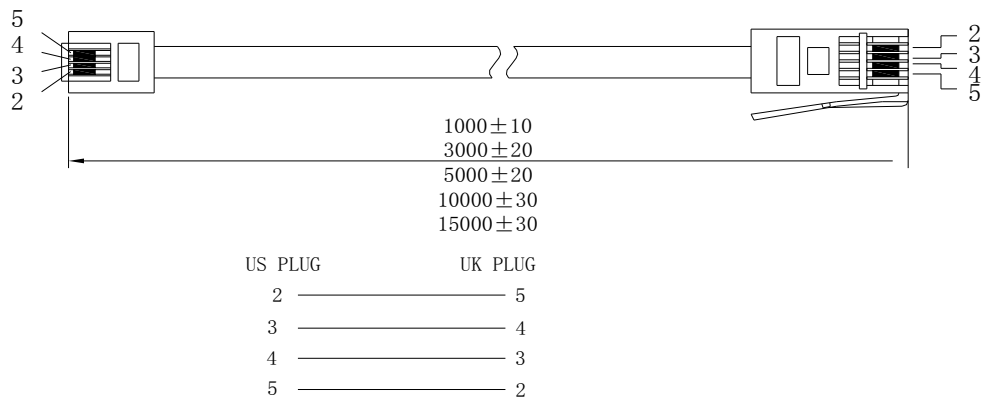

Product Datasheet

Telephone / Modem Line Cords

31034 to 31038

Specifications

- Straight Wired. Available in black and white as standard, other colours by request
- Available in 1m, 3m, 5m, 10m and 15m lengths as standard, other lengths by request
- RoHS compliant

31034R	BT Plug to RJ11 1m White
31035R	BT Plug to RJ11 3m White
31036R	BT Plug to RJ11 5m White
31037R	BT Plug to RJ11 10m White
31038R	BT Plug to RJ11 15m White
31034BR	BT Plug to RJ11 1m Black
31035BR	BT Plug to RJ11 3m Black
31036BR	BT Plug to RJ11 5m Black
31037BR	BT Plug to RJ11 10m Black
31038BR	BT Plug to RJ11 15m Black