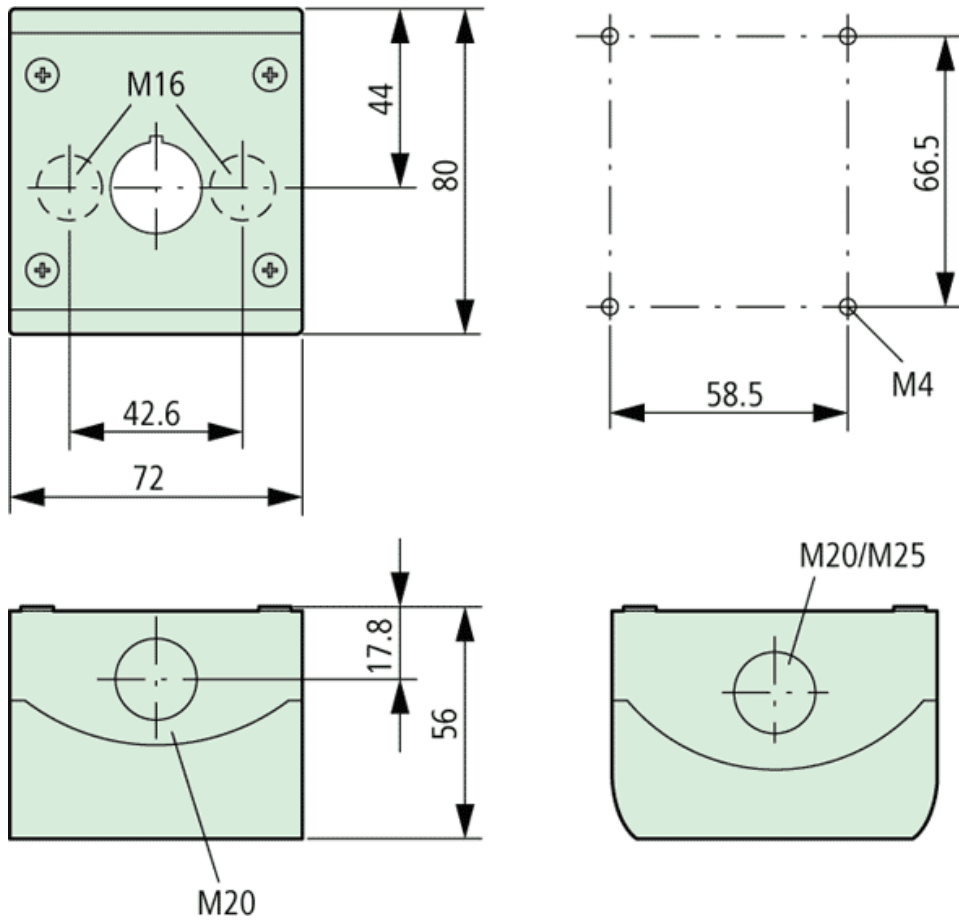

Type: **M22-I1**
 Article No.: **216535**

With high-grade steel screws

Enclosure base: anthracite (RAL 9005)

Ordering information

Number of locations		Qty.	1
Cable entry knockouts Base		Quantity × M...	2 × 16
Cable entry knockouts Sides		Quantity × M...	1 × 20 2 × 25/20
Colour			RAL 7035

Colour

Dimensions

			Cable gland: 2 × M16, 3 × M20, 2 × M25
--	--	--	---

Dimensions

Moeller GmbH, Hein-Moeller-Str. 7-11, D-53115 Bonn
 E-Mail: catalog@moeller.net, Internet: www.moeller.net, <http://catalog.moeller.net>
 Copyright 2006 by Moeller GmbH. Subject to modifications. HPL-C2006GB-INT V2.3