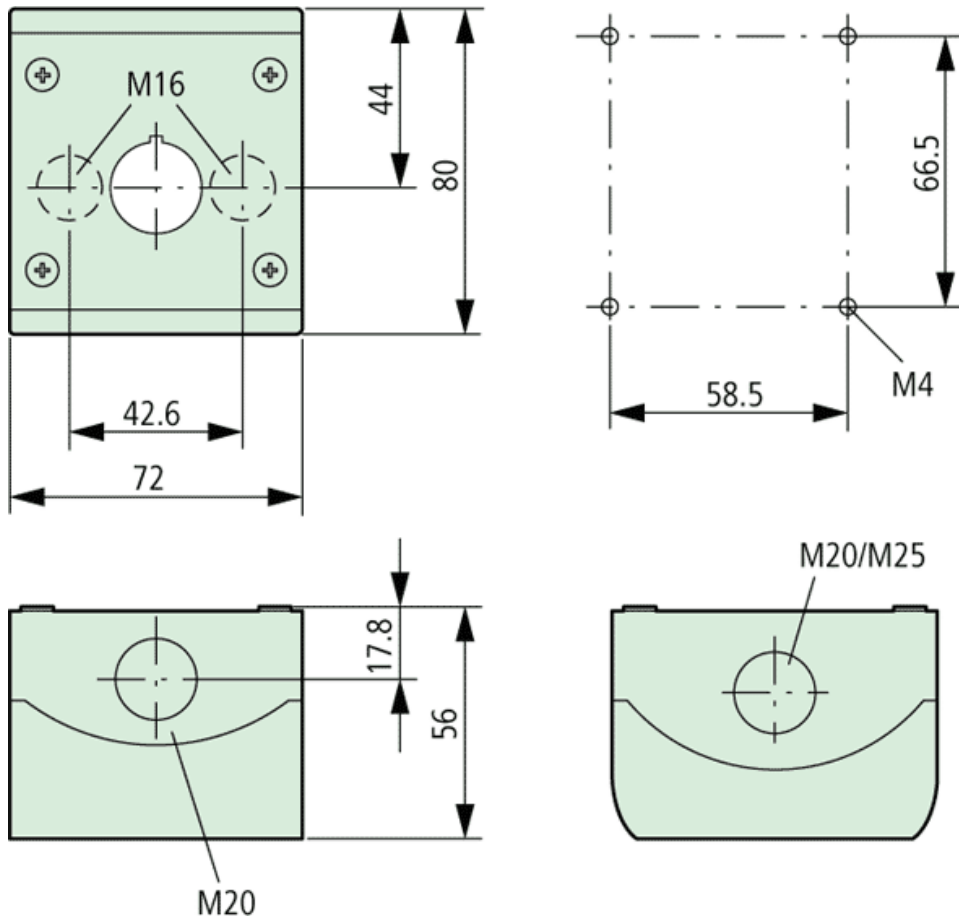

Type: **M22-IY1**
 Article No.: **216536**

With high-grade steel screws

Enclosure base: anthracite (RAL 9005)

Ordering information

Description			For Emergency-Stop buttons
Number of locations		Qty.	1
Cable entry knockouts Base		Quantity × M...	2 × 16
Cable entry knockouts Sides		Quantity × M...	1 × 20 2 × 25/20
Colour			RAL 1004

Colour

Dimensions

			Cable gland: 2 × M16, 3 × M20, 2 × M25
--	--	--	---

Dimensions

Moeller GmbH, Hein-Moeller-Str. 7-11, D-53115 Bonn
 E-Mail: catalog@moeller.net, Internet: www.moeller.net, <http://catalog.moeller.net>
 Copyright 2006 by Moeller GmbH. Subject to modifications. HPL-C2006GB-INT V2.3