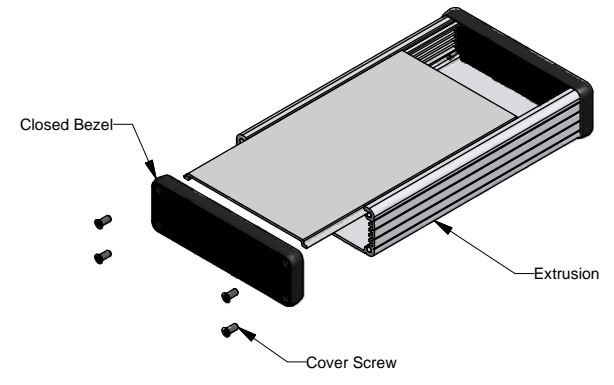

### Extrusion

### Closed Bezel

Note	
Purchased assembly includes box, belly plate, bezel, cover screws and self adhesive rubber feet. Box made from Extruded Aluminum 6063.	
PART NUMBERS	
1455L1602 Closed Plastic Bezel	
Clear Anodized	1455L1602
Black Anodized	1455L1602BK
ACCESSORIES	
Cover Screws (Pkg 100)	1455MS100
#6 Self Tapping Nickel Plated Screws	1455MS100BK
Black Cover Screws (Pkg 100)	1455MS100BK
#6 Self Tapping Nickel Plated Screws	1455MS100BK
Closed Plastic Bezels, Black (Pkg 10)	1455LPLBK-10