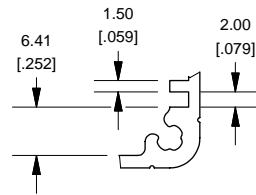

2

1

Extrusion

Slot Details

1455N1602

Closed Bezel

Note	
Purchased assembly includes box, belly plate, bezel, cover screws and self adhesive rubber feet. Box made from Extruded Aluminum 6063.	
PART NUMBERS	
1455N1602 Closed Plastic Bezel	
Clear Anodized	1455N1602
Black Anodized	1455N1602BK
ACCESSORIES	
Cover Screws (Pkg 100)	1455MS100
#6 Self Tapping Nickel Plated Screws	
Black Cover Screws (Pkg 100)	1455MS100BK
#6 Self Tapping Nickel Plated Screws	
Closed Plastic Bezels, Black (Pkg 10)	1455NPLBK-10