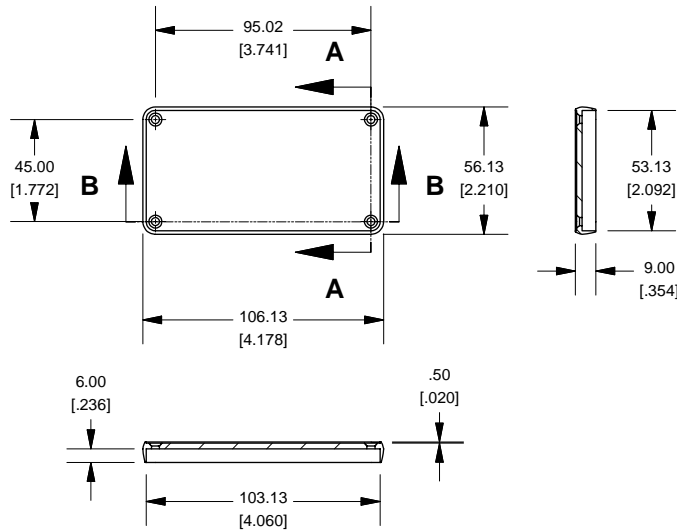

2

1

Extrusion

Slot Details

1455N1602

Closed Bezel

Note	
Purchased assembly includes box, belly plate, bezel, cover screws and self adhesive rubber feet. Box made from Extruded Aluminum 6063.	
PART NUMBERS	
1455N1602 Closed Plastic Bezel	
Clear Anodized	1455N1602
Black Anodized	1455N1602BK
ACCESSORIES	
Cover Screws (Pkg 100)	1455MS100
#6 Self Tapping Nickel Plated Screws	
Black Cover Screws (Pkg 100)	1455MS100BK
#6 Self Tapping Nickel Plated Screws	
Closed Plastic Bezels, Black (Pkg 10)	1455NPLBK-10