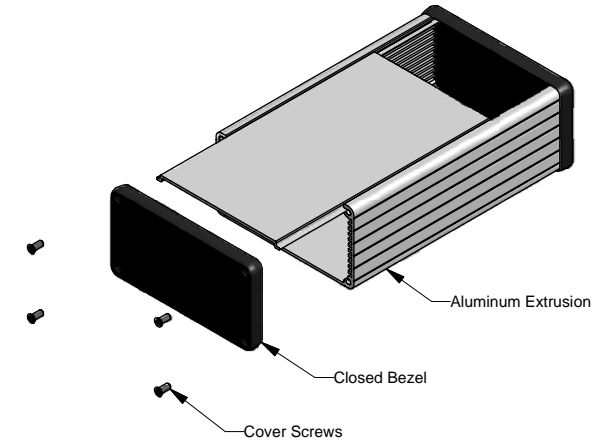

2

1

Extrusion

Slot Details

1455N1602

Closed Bezel

Note	
Purchased assembly includes box, belly plate, bezel, cover screws and self adhesive rubber feet. Box made from Extruded Aluminum 6063.	
PART NUMBERS	
1455N1602 Closed Plastic Bezel	
Clear Anodized	1455N1602
Black Anodized	1455N1602BK
ACCESSORIES	
Cover Screws (Pkg 100)	1455MS100
#6 Self Tapping Nickel Plated Screws	
Black Cover Screws (Pkg 100)	1455MS100BK
#6 Self Tapping Nickel Plated Screws	
Closed Plastic Bezels, Black (Pkg 10)	1455NPLBK-10