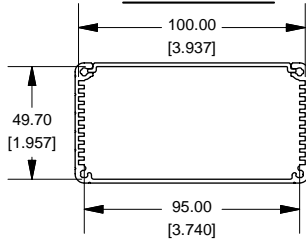

2

1

Extrusion

Slot Details

1455N1602

Closed Bezel

Note	
Purchased assembly includes box, belly plate, bezel, cover screws and self adhesive rubber feet. Box made from Extruded Aluminum 6063.	
PART NUMBERS	
1455N1602 Closed Plastic Bezel	
Clear Anodized	1455N1602
Black Anodized	1455N1602BK
ACCESSORIES	
Cover Screws (Pkg 100)	1455MS100
#6 Self Tapping Nickel Plated Screws	
Black Cover Screws (Pkg 100)	1455MS100BK
#6 Self Tapping Nickel Plated Screws	
Closed Plastic Bezels, Black (Pkg 10)	1455NPLBK-10