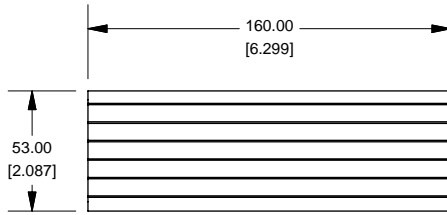

2

1

Extrusion

Slot Details

1455N1602

Closed Bezel

Note	
Purchased assembly includes box, belly plate, bezel, cover screws and self adhesive rubber feet. Box made from Extruded Aluminum 6063.	
PART NUMBERS	
1455N1602 Closed Plastic Bezel	
Clear Anodized	1455N1602
Black Anodized	1455N1602BK
ACCESSORIES	
Cover Screws (Pkg 100)	1455MS100
#6 Self Tapping Nickel Plated Screws	
Black Cover Screws (Pkg 100)	1455MS100BK
#6 Self Tapping Nickel Plated Screws	
Closed Plastic Bezels, Black (Pkg 10)	1455NPLBK-10